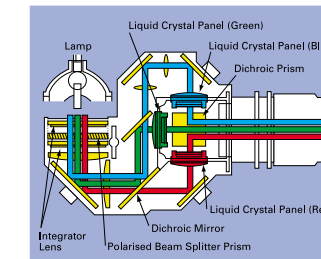

**THE MOBILE PROJECTOR**

**Throw distance and picture size**

Picture Size (inches)	200	150	100	80	70	60	50	40	30	
Approx. throw/Min. Zoom distance (m)	N	7.2	4.5	3.8	3.4	2.9	2.4	1.9	1.4	
Max. Zoom	8.0	6.0	4.0	3.2	2.8	2.4	2.0	1.6	N	
Height (mm)	H1	3751	2814	1876	1500	1313	1125	938	750	563
	H2	313	234	156	125	110	94	78	63	47