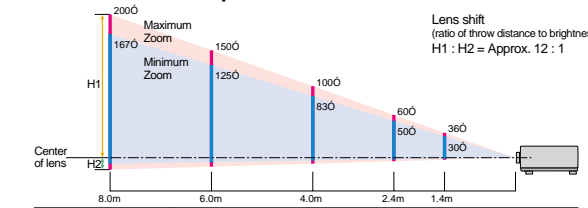

#### Screens

Model No.	KA-LCV-102SP	KA-LCV-82SP	KA-LCV-101KZ	KA-LCV-81KZ
<b>Screen type</b>	Spring-back roll-up		Free-hanging roll-up	
<b>Picture size</b>	100 inches	80 inches	100 inches	80 inches
<b>Dimensions (W x H)</b>	2,032 x 1,524 mm	1,626 x 1,220 mm	2,032 x 1,524 mm	1,626 x 1,220 mm
<b>Gain</b>	1.80	1.80	0.88	0.88
<b>Colour</b>	Pearl	Pearl	White	White
<b>Weight</b>	9.5 kg	7.0 kg	3.7 kg	2.8 kg
<b>Screen support tripod</b>	-	-	2	1

**THE MOBILE PROJECTOR**

**Throw distance and picture size**

Picture Size (inches)	200	150	100	80	70	60	50	40	30	
Approx. throw/Min. Zoom distance (m)	N	7.2	4.5	3.8	3.4	2.9	2.4	1.9	1.4	
Max. Zoom	8.0	6.0	4.0	3.2	2.8	2.4	2.0	1.6	N	
Height (mm)	H1	3751	2814	1876	1500	1313	1125	938	750	563
	H2	313	234	156	125	110	94	78	63	47