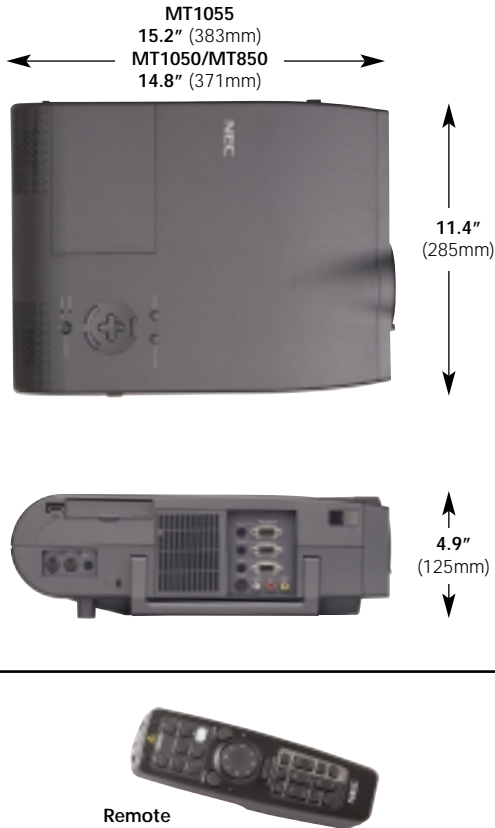

MT1050, MT1055 and MT850

Special Features

VORTEX Technology™	Provides improved uniformity, color, depth and detail for data and video images
Advanced AccuBlend™	Ensures detailed images when non-native resolution sources are connected to the projector.
AutoSense™	Automatic set-up and one touch adjustments for ease of use
Eco-Mode™	Increase lamp life through light output manipulations
Built-in Presentation Viewer	Download your presentation onto a PC Card and present directly from the projector
Image magnification	64-step magnification with location control
USB input	When a USB mouse is connected the presenter can make on screen annotations

For more information call (800) NEC-INFO for a dealer nearest you or visit www.nectech.com

NEC Technologies and the NEC logos are registered trademarks of NEC Technologies, Inc. All products and technologies mentioned are trademarks or registered trademarks of their respective manufacturers.

Optical

LCD Panel	MT1055 - 1.3" p-Si TFT w/ MLA MT1050 - 1.3" p-Si TFT MT850 - 1.3" p-Si TFT
Resolution	MT1055/MT1050 - 1024x768 pixels Native, up to UXGA with Advanced AccuBlend MT850 - 800x600 pixels Native, up to SXGA with Advanced AccuBlend
Lens	Manual zoom and Manual focus MT1055 - F1.8-2.2, f=49.3-59.3mm MT1050 - F2.3-2.7, f=48.6-58.4mm MT850 - F2.3-2.7, f=48.6-58.4mm
Light Output (ANSI rated)	MT1055 2600/2000 std/eco MT1050 2100/1600 std/eco MT850 1700/1300 std/eco
Lamp	200W NSH
Lamp Life	Eco-mode 2500H Standard-mode 1500H
Contrast Ratio	MT1055 350:1 MT1050 350:1 MT850 350:1
Image Size	MT1055/1050/850 30 - 300 inches diagonal
Projection Distance	MT1055 4.2-36.9ft (1.3m-11.3m) MT1050/MT850 4.3-36.8ft (1.3m-11.2m)
Projection Angle	MT1055 TELE: 8.2 - 8.6 degree WIDE: 9.8 - 10.5 degree MT1050/MT850 TELE: 8.3 - 8.6 degree, WIDE: 9.9 - 10.4 degree

Mechanical

Installation	Orientation: Floor/Front, Floor/Rear, Ceiling/Front, Ceiling/Rear
Dimensions (WxDxH)	MT1055 -15.2x11.4x4.9, 383x285x125mm MT1050/MT850 -14.8x11.4x4.9, 371x285x125mm, (Include lens and feet)
Net Weight	MT1055 -13.2lb. (6.0Kg) MT1050/MT850 -13.0lb. (5.9Kg)
Environment	Operational Temp. -32° to 104°F / 0° to 40°C Humidity: 20-80% non-condensing Storage: 14° to 122°F / -10 to 50°C
Regulations	USA UL 1950 FCC Class B Canada CSA950 (C-UL)
Accessories	Users manual, wired/wireless addressable remote control with laser pointer, power cable, remote cable, signal cable, quick connect guide, registration card, CD-ROM
Warranty	Registered owners receive a 2-year limited, parts and labor warranty including InstaCare™. InstaCare provides the original owner the option of either 3 business day repair/return or next business day exchange

Electrical