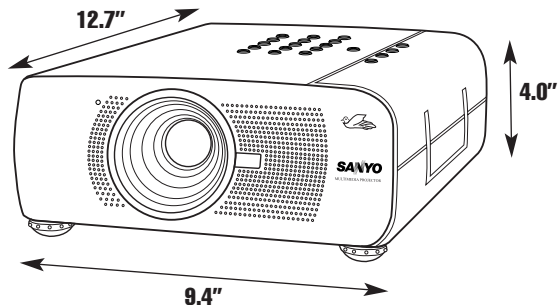

SANYO

PLC-SU20N

SVGA Multimedia Projector

SANYO

S p e c i f i c a t i o n s

Type	SVGA (800 x 600) Multimedia
Brightness	1200 ANSI Lumens
Uniformity	Over 90%
LCD Panel System	0.9" TFT polysilicon type x 3
Number of Pixels	1,440,000 (480,000 x 3)
Contrast Ratio	250:1 (ANSI 100:1)
Projection Image	30" to 300" (Diagonal)
Aspect Ratio	4:3 Normal; 16:9 Wide Screen
Throw Distance	4.6' to 36'
Zoom/Focus	Powered, 1:1.3
Digital Zoom	16x
Up/Down Ratio	19:1
Digital Keystone Correction	+/- 15°
Projection System	Dichroic Mirror and X-Type Prism System
Projection Lens	f/1.7 to 2.0; F/1.3" to 1.7"
Projection Lamp	150W UHP
Scanning Frequency	H Sync: 15-100kHz; V Sync: 50-100Hz
Dot Clock	140MHz
Color System	PAL, PAL-M, PAL-N, SECAM, NTSC, NTSC 4.43
Computer Compatibility	Compressed XGA, SVGA, VGA Compressed MAC21, MAC19, MAC16, PC98
Sound Output	1.0 Watt, Mono
Speaker	One-Piece, 4"x3"
Voltage	100/240AC, 50/60Hz
Power Consumption	240 Watts
Dimensions (WxHxD")	9.4" x 4.0" x 12.7"
Net Weight	9.0 Lbs.
Warranty	Three years parts and labor 90 days lamp. QRP under warranty
Included Accessories	Wireless I/R Remote Control with Mouse Pad and Laser Pointer; AC Power Supply Cord; VGA Computer Cable; MAC Adapter; PC Control Cables (Multipole PS2/MAC/ Serial); Dust Cover; Lens Cover; Owner's Manual
Optional Accessories	Hard Carrying Case with Wheels and Retractable Handle (PLC-CSE11); ATA Shipping Case (PLC-CSE10)