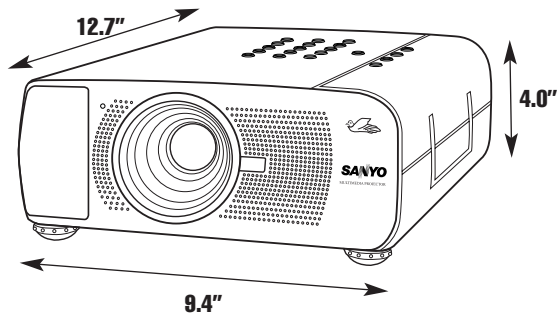

SANYO

PLC-SU22N

SVGA Multimedia Projector

SANYO

S p e c i f i c a t i o n s

Type	SVGA (800 x 600) Multimedia
Brightness	1200 ANSI Lumens
Uniformity	Over 90%
LCD Panel System	0.9" TFT polysilicon type x 3
Number of Pixels	1,440,000 (480,000 x 3)
Contrast Ratio	250:1 (ANSI 100:1)
Projection Image	30" to 300" (Diagonal)
Aspect Ratio	4:3 Normal; 16:9 Wide Screen
Throw Distance	4.6' to 36'
Zoom/Focus	Powered, 1:1.3
Digital Zoom	16x
Keystone Ratio (U/D)	19:1
Digital Keystone Correction	+/- 15°
Projection System	Dichroic Mirror and X-Type Prism System
Projection Lens	f/1.7 to 2.0; F/1.3" to 1.7"
Projection Lamp	150W UHP
Scanning Frequency	H Sync: 15-100kHz; V Sync: 50-100Hz
Dot Clock	140MHz
Color System	PAL, PAL-M, PAL-N, SECAM, NTSC, NTSC 4.43
Computer Compatibility	Compressed XGA, SVGA, VGA Compressed MAC21, MAC19, MAC16, PC98
Sound Output	1.0 Watt, Mono
Speaker	One-Piece, 4"x3"
Voltage	100/240AC, 50/60Hz
Power Consumption	240 Watts
Dimensions (WxHxD")	9.4" x 4.0" x 12.7"
Net Weight	9.0 Lbs.
Warranty	Three years parts and labor 90 days lamp. QRP under warranty
Included Accessories	Wireless I/R Remote Control with Mouse Pad and Laser Pointer; AC Power Supply Cord; VGA Computer Cable; MAC Adapter; PC Control Cables (Multipole PS2/MAC/ Serial); PC-Card Adapter; 8MB SmartMedia Card; MCI Software (CD); Dust Cover; Lens Cover; Owner's Manual
Optional Accessories	Hard Carrying Case with Wheels and Retractable Handle (PLC-CSE11); ATA Shipping Case (PLC-CSE10)