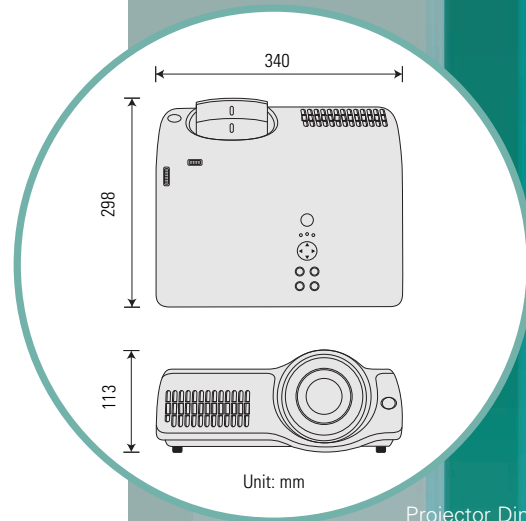

Projector Dimensions