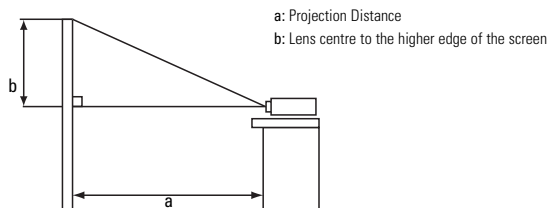

FEATURES

MENU : 15 Languages (English, German, French, Italian, Spanish, Dutch, Norwegian, Portuguese, Japanese, Simplified Chinese, Korean, Swedish, Russian, Finnish), RGB Adjustment, Freeze Function, Magnify (x4), Digital Gamma Correction, Progressive Scan, Electrical V Keystone correction, Auto configuration (H-Phase, H-Size, Position), My Screen, Lens shift, 12V Trigger

CONNECTORS

Computer Input	1 x 15-pin Mini-D-sub
Video Input	1 x Composite Video RCA Jack 1 x S-Video Mini DIN 4-pin 3 x Component Video RCA Jack
Control	1 x HDMI (HDCP) 1 x 9-pin D-sub for RS232C Control

POWER

Power Supply	100-120/220-240V, auto switching
Power Consumption	200W

PHYSICAL

Dimensions (W x H x D)	340 x 113 x 298mm (excluding feet and extrusions)
Weight	4.9Kg
Noise Level	30dB/27dB Whisper Mode

MISCELLANEOUS

Power, Lamp and Temp indicator light, Ceiling Mount image, Rear Projection image

CERTIFICATION

UL60950/C-UL, FCC Part 15, Class B, CE, TUV EN60950

ACCESSORIES SUPPLIED

Remote Control
Power Cord (regional)
Batteries
Video Cable (for component)
User Manual (10 Languages, printed booklet: English, German, French, Italian, Spanish, Dutch, Norwegian, Portuguese, Korean, Simplified Chinese)

OPTIONAL ACCESSORIES

Replacement Lamp	DT00661

Image Size 4:3		Projection Distance	
Screen Size	b (metres)	a (min)	a (max)
30" (0.8)	0.46	1.0	1.6
60" (1.5)	0.91	2.1	3.3
100" (2.5)	1.52	3.5	5.6
150" (3.8)	2.29	5.2	8.4
200" (5.1)	3.05	7.0	11.2
300" (7.6)	4.57	10.5	16.8

Image Size 16:9		Projection Distance	
Diagonal	b (metres)	a (min)	a (max)
30" (0.8)	0.37	0.8	1.3
60" (1.5)	0.75	1.7	2.7
100" (2.5)	1.25	2.8	4.6
150" (3.8)	1.87	4.3	6.9
200" (5.1)	2.49	5.7	9.2
300" (7.6)	3.74	8.6	13.8