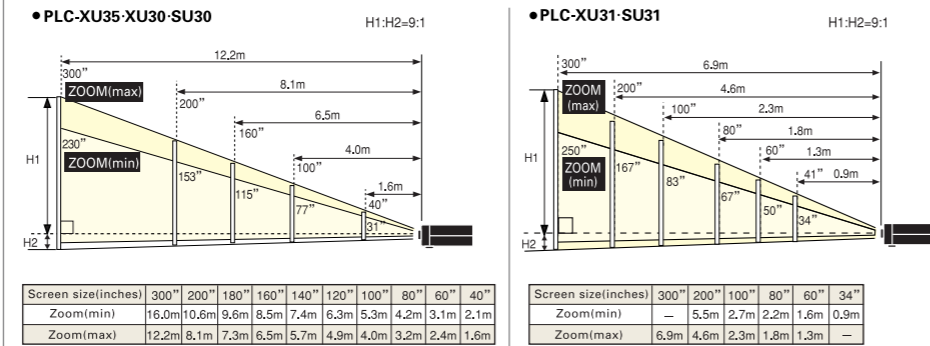

Specifications

Model number	PLC-XU35	PLC-XU30	PLC-SU30	PLC-XU31	PLC-SU31
LCD panel system	Three 0.9 TFT active matrix type panels				
Optical system	Dichroic mirror separation/prism				
Panel size	Three 0.9-inch panels, 4:3 aspect ratio				
Panel type	Polysilicon TFT active matrix				
Panel resolution	1024 x 768 dots		800 x 600 dots		1024 x 768 dots
Number of pixels	2,359,296 (786,432 x 3)		1,440,000 (480,000 x 3)		2,359,296 (786,432 x 3)
Pixel arrangement	Stripes				
Projection lens	F1.7 to F2.0, f= 37.4 to 48.3mm, 1x to 1.3x power-driven zoom			F1.9 to F2.1, f= 21.3 to 25.6mm, 1x to 1.2x power-driven zoom	
Keystone correction(max.)	20degree (up/down)			20degree (up/down) 10degree (Right/Left)	
Projection lamp	200W UHP lamp				
Screen size	Adjustable from 31 to 300 inches			Adjustable from 34 to 300 inches	
Throw distance	From 1.6m to 12.2m			From 0.9m to 6.9m	
Picture brightness	2,000 ANSI lumens		1,400 ANSI lumens		1,700 ANSI lumens
Uniformity	More than 85%				
Contrast ratio	350:1				
Amplifier	1W monaural				
Speaker system	One 40 x 30mm elliptical speaker				
Scanning frequency	H sync: 15-100kHz, V sync 50-100Hz		H sync: 15-80kHz, V sync 50-100Hz		H sync: 15-80kHz, V sync 50-100Hz
Dot clock	140MHz or less		100MHz or less		140MHz or less
Laser spec	Laser type	Class II			—
	Wavelength	650±20nm			—
	Output	1mW MAX			—
Horizontal resolution	800 TV lines		750 TV lines		800 TV lines
Color systems	PAL, SECAM, NTSC, NTSC 4.43, PAL-M, PAL-N				
Computer inputs	●Analog RGB (mini D-sub 15-pin)●Digital RGB (DVI-D) ●Audio (stereo mini jack)			●Analog RGB (mini D-sub 15-pin) ●Audio (stereo mini jack)	
Video inputs	●Three RCA video (Y/Video-Pb/Cb-Pr/Cr) ●S-Video ●Two RCA audio (stereo)				
Other terminals	Control: mini DIN 8-pin & USB (B type) ●Two RCA type external audio outputs (stereo)			Control: mini DIN 8-pin & USB (B type) EXT.SP(8Ω)(1W+1W) ●monitor out	
Operating environment	5 to 35°C				
Rated power supply	100-240V AC, 50/60Hz auto voltage selection				
Power consumption	300W				
Dimensions (W x H x D)	333 x 89.5 x 230.5mm			333 x 89.5 x 253mm	
Net weight	3.9 kg			4.3kg	
Standard accessories	●AC power cord (3m) ●Wireless remote control unit ●Lens cover●Carrying case ●Mouse cable (PS/2) ●Analog RGB cable (DOS/V)				
Optional accessories	Media Card Imager Kit POA-MD07MCI			—	