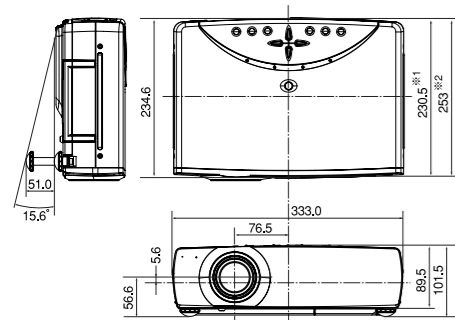

THE MOBILE PROJECTOR

External dimensions (unit: mm)

※1 PLC-XU35·XU30·SU30 ※2 PLC-XU31·SU31