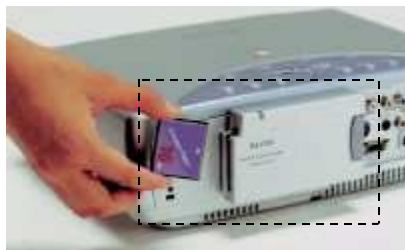

Optional Presentation Viewer Kit
(POA-MD07MCI)