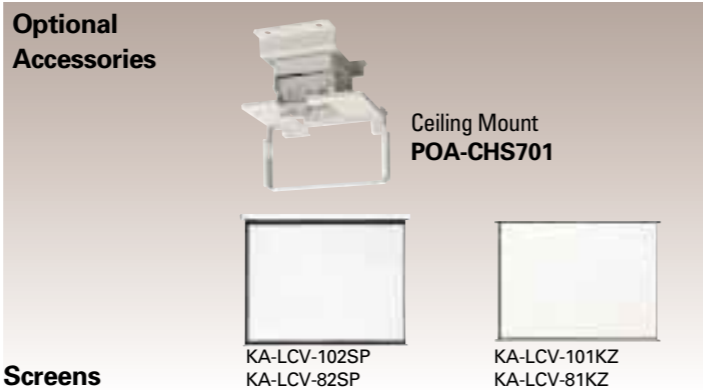

Micro Portable Multimedia LCD Projector

PLV-30

Specifications

Projector type	Micro Portable Multimedia LCD Projector
Screen size	Adjustable from 30 inch to 200 inch
Picture brightness	500 ANSI lumens
Contrast ratio	400:1
Horizontal resolution	500 TV lines
Throw distance	From 1.4 m to 8.0 m (100 inch at 4.0-4.8m)
Zoom ratio	1:1.2
LCD panel system	1.75cm (0.7") TFT active P-Si type x 3
Panel resolution	800 dots x 600 lines (SVGA)
Number of pixels	1,440,000 (480,000 x 3)
Projection system	X-type prism system
Projection lens	F2.0-2.3, f=28-33.6mm
Projection lamp	UHP 120W
Amplifier	Monaural, 1W rms
Speaker	One piece ...40 x 30mm
Keystone (U/D ratio)	12:1
Dimensions (W x H x W)	189 x 74.5 x 290 mm (not including adjustable feet)
Net weight	2.5kg
Rating power supply	100-120V AC, 200-240V AC, 50Hz/60Hz (Auto voltage selection)
Power consumption	200W
Scanning frequency	Automatic frequency control H sync.: 15kHz-80kHz, V sync.: 50Hz-100Hz Dot clock: Less than 100MHz
Color systems	PAL/SECAM/NTSC/NTSC4.43/PAL-M/PAL-N
Terminals	Computer input (HDB15) Computer audio input (Mini jack type) Computer service port Component input (video) (Y, Pb/Cb, Pr/Cr) S-Video input (DIN 4-pin type) AV audio input (Stereo mini jack type) Audio output (Stereo mini jack type)
Standard accessories	• Lens cover • Owner's manual • AC power supply cord • Wireless remote control unit • Video cable • Audio cable • S-Video cable • Dust cover

Screens

Model No.	KA-LCV-102SP	KA-LCV-82SP	KA-LCV-101KZ	KA-LCV-81KZ
Screen type	Spring-back roll-up		Free-hanging roll-up	
Picture size	100 inches	80 inches	100 inches	80 inches
Dimensions (W x H mm)	2,032 x 1,524	1,626 x 1,220	2,032 x 1,524	1,626 x 1,220
Gain	1.80	1.80	0.88	0.88
Colour	Pearl	Pearl	White	White
Weight	9.5 kg	7.0 kg	3.7 kg	2.8 kg
Screen support tripod	-	-	2	1