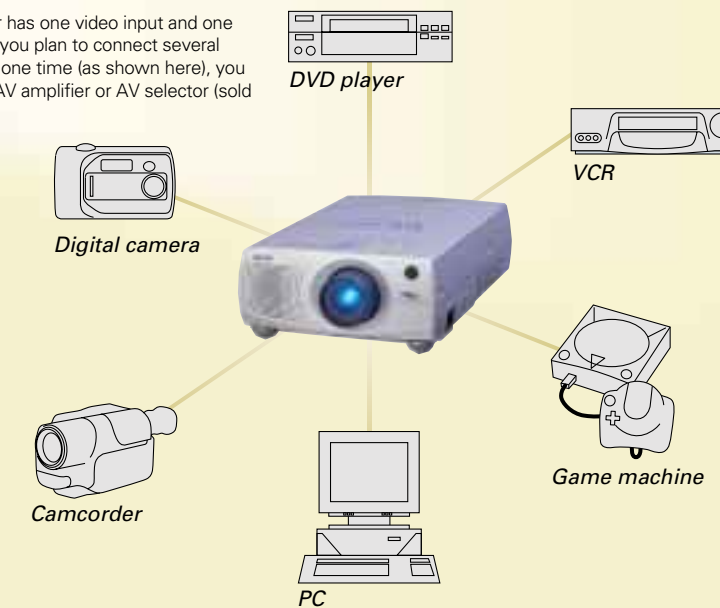

**Super-quiet 38dBA
operation**

Linear control of fan rotation greatly reduces noise, so even quiet scenes and whispered dialog are not spoiled by fan noise.

Digital Keystone Correction aids setup

If the projector is a long way above or below the projection screen, you can still enjoy a correct, rectangular image thanks to Digital Keystone Correction. Just press the button to adjust the picture (max. 15-degree differential).

High contrast to suit any picture

Brightness alone is not enough for projectors - in fact some give you a bright but washed-out picture. For realism, you also need contrast. SANYO's high-contrast optical system achieves an on-screen contrast ratio of 400 to 1. Put simply, that means the picture is dark where it should be dark and light where it should be light. This projector can really capture the atmosphere of spectacular scenery or a dark and moody movie scene. If you want to, you can also make fine manual adjustments with the Gamma Correction User Control.

A true multi- source projector

Home theater is about more than just movies. The PLV-30 is a genuine multimedia projector, plug-and-play compatible with DVD players, VCRs, personal computers and other equipment.

*This projector has one video input and one RGB input. If you plan to connect several appliances at one time (as shown here), you will need an AV amplifier or AV selector (sold separately).

Superior DVD and HDTV projection