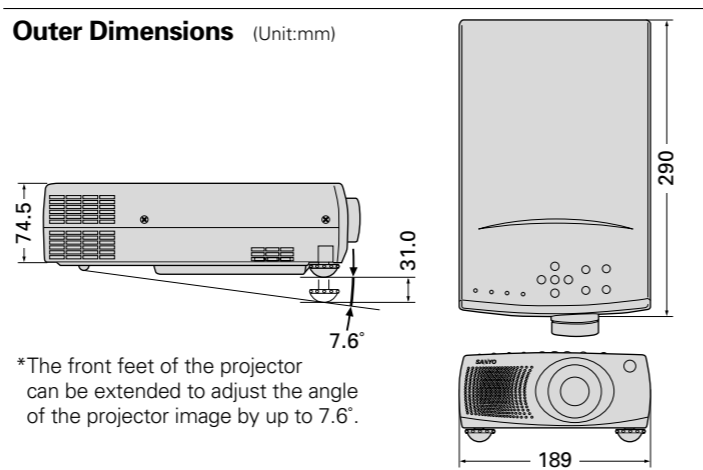

Micro Portable Multimedia LCD Projector

PLV-30

Specifications

Projector type	Micro Portable Multimedia LCD Projector
Screen size	Adjustable from 30 inch to 200 inch
Picture brightness	500 ANSI lumens
Contrast ratio	400:1
Horizontal resolution	500 TV lines
Throw distance	From 1.4 m to 8.0 m (100 inch at 4.0-4.8m)
Zoom ratio	1:1.2
LCD panel system	1.75cm (0.7") TFT active P-Si type x 3
Panel resolution	800 dots x 600 lines (SVGA)
Number of pixels	1,440,000 (480,000 x 3)
Projection system	X-type prism system
Projection lens	F2.0-2.3, f=28-33.6mm
Projection lamp	UHP 120W
Amplifier	Monaural, 1W rms
Speaker	One piece ...40 x 30mm
Keystone (U/D ratio)	12:1
Dimensions (W x H x W)	189 x 74.5 x 290 mm (not including adjustable feet)
Net weight	2.5kg
Rating power supply	100-120V AC, 200-240V AC, 50Hz/60Hz (Auto voltage selection)
Power consumption	200W
Scanning frequency	Automatic frequency control H sync.: 15kHz-80kHz, V sync.: 50Hz-100Hz Dot clock: Less than 100MHz
Color systems	PAL/SECAM/NTSC/NTSC4.43/PAL-M/PAL-N
Terminals	Computer input (HDB15) Computer audio input (Mini jack type) Computer service port Component input (video) (Y, Pb/Cb, Pr/Cr) S-Video input (DIN 4-pin type) AV audio input (Stereo mini jack type) Audio output (Stereo mini jack type)
Standard accessories	• Lens cover • Owner's manual • AC power supply cord • Wireless remote control unit • Video cable • Audio cable • S-Video cable • Dust cover

Screens

Model No.	KA-LCV-102SP	KA-LCV-82SP	KA-LCV-101KZ	KA-LCV-81KZ
Screen type	Spring-back roll-up		Free-hanging roll-up	
Picture size	100 inches	80 inches	100 inches	80 inches
Dimensions (W x H mm)	2,032 x 1,524	1,626 x 1,220	2,032 x 1,524	1,626 x 1,220
Gain	1.80	1.80	0.88	0.88
Colour	Pearl	Pearl	White	White
Weight	9.5 kg	7.0 kg	3.7 kg	2.8 kg
Screen support tripod	-	-	2	1