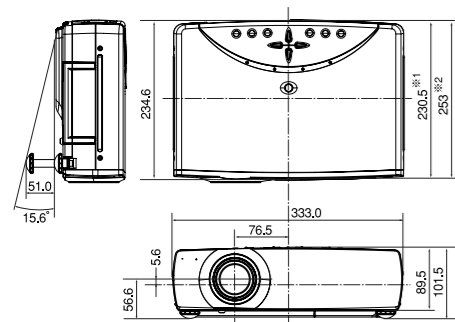

THE MOBILE PROJECTOR

External dimensions (unit: mm)

※1 PLC-XU35-XU30-SU30 ※2 PLC-XU31-SU31