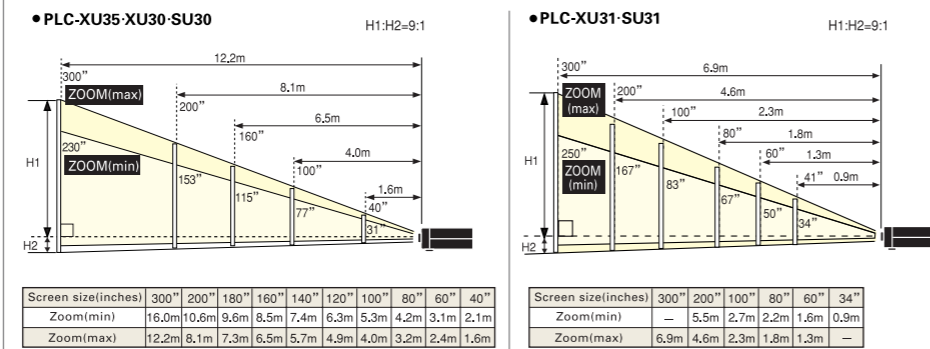

### Specifications

Model number	PLC-XU35	PLC-XU30	PLC-SU30	PLC-XU31	PLC-SU31
LCD panel system	Three 0.9 TFT active matrix type panels				
Optical system	Dichroic mirror separation/prism				
Panel size	Three 0.9-inch panels, 4:3 aspect ratio				
Panel type	Polysilicon TFT active matrix				
Panel resolution	1024 x 768 dots	800 x 600 dots	1024 x 768 dots	800 x 600 dots	800 x 600 dots
Number of pixels	2,359,296 (786,432 x 3)	1,440,000 (480,000 x 3)	2,359,296 (786,432 x 3)	1,440,000 (480,000 x 3)	1,440,000 (480,000 x 3)
Pixel arrangement	Stripes				
Projection lens	F1.7 to F2.0, f= 37.4 to 48.3mm, 1x to 1.3x power-driven zoom		F1.9 to F2.1, f= 21.3 to 25.6mm, 1x to 1.2x power-driven zoom		
Keystone correction(max.)	20degree (up/down)		20degree (up/down) 10degree (Right/Left)		
Projection lamp	200W UHP lamp				
Screen size	Adjustable from 31 to 300 inches		Adjustable from 34 to 300 inches		
Throw distance	From 1.6m to 12.2m		From 0.9m to 6.9m		
Picture brightness	2,000 ANSI lumens	1,400 ANSI lumens	1,700 ANSI lumens		
Uniformity	More than 85%				
Contrast ratio	350:1				
Amplifier	1W monaural				
Speaker system	One 40 x 30mm elliptical speaker				
Scanning frequency	H sync: 15-100kHz, V sync 50-100Hz	H sync: 15-80kHz, V sync 50-100Hz	H sync: 15-100kHz, V sync 50-100Hz	H sync: 15-80kHz, V sync 50-100Hz	
Dot clock	140MHz or less	100MHz or less	140MHz or less	100MHz or less	
Laser spec	Laser type	Class II	-		
	Wavelength	650±20nm	-		
	Output	1mW MAX	-		
Horizontal resolution	800 TV lines	750 TV lines	800 TV lines	750 TV lines	
Color systems	PAL, SECAM, NTSC, NTSC 4.43, PAL-M, PAL-N				
Computer inputs	●Analog RGB (mini D-sub 15-pin)●Digital RGB (DVI-D) ●Audio (stereo mini jack)		●Analog RGB (mini D-sub 15-pin) ●Audio (stereo mini jack)		
Video inputs	●Three RCA video (Y/Video-Pb/Cb-Pr/Cr) ●S-Video ●Two RCA audio (stereo)				
Other terminals	Control: mini DIN 8-pin & USB (B type) ●Two RCA type external audio outputs (stereo)		Control: mini DIN 8-pin & USB (B type) EXT.SP(8Ω)(1W+1W) ●monitor out		
Operating environment	5 to 35°C				
Rated power supply	100-240V AC, 50/60Hz auto voltage selection				
Power consumption	300W				
Dimensions (W x H x D)	333 x 89.5 x 230.5mm		333 x 89.5 x 253mm		
Net weight	3.9 kg		4.3kg		
Standard accessories	●AC power cord (3m) ●Wireless remote control unit ●Lens cover●Carrying case ●Mouse cable (PS/2) ●Analog RGB cable (DOS/V)				
Optional accessories	Media Card Imager Kit POA-MD07MCI		-		