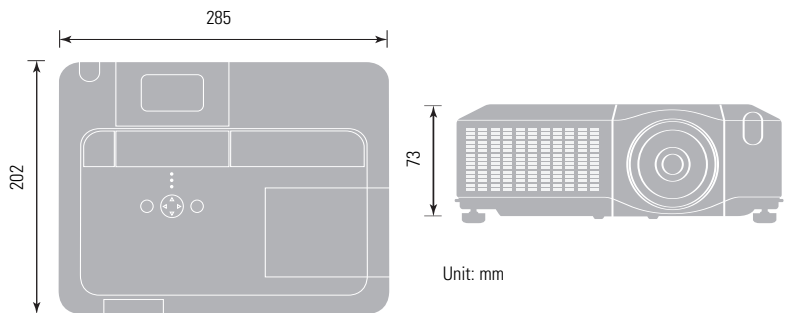

OPTIONAL ACCESSORIES

Optional Lenses	FL-601: Fixed Short Throw (1: 0.8), F=2.3 (f=13mm) SL-602: Short Throw (1:1.2-2.0), F=1.9-2.6 (f=20-32mm) LL-603: Long Throw (1:2.0-3.9), F=2.1-2.9 (f=32-63mm) UL-604: Ultra long Throw(1:3.9-7.4), F=2.2-3.1 (f=63-117mm)
-----------------	--

a: Projection Distance
b: Lens centre to the higher edge of the screen
c: Lens centre to the lower edge of the screen

Image Size 4:3				
Screen Size (Diagonal)	Projection Distance (a)		Screen Height (cm)	
	min. (m)	max. (m)	b (top)	c (bottom)
40" (1.0)	1.2	1.4	55.0	6.0
60" (1.5)	1.8	2.2	82.0	9.0
100" (2.5)	3.0	3.7	137.0	15.0
150" (3.8)	4.6	5.5	206.0	23.0
200" (5.1)	6.1	7.4	274.0	30.0
300" (7.6)	9.2	11.1	411.0	46.0
350" (8.9)	10.8	13.0	480.0	53.0

Image Size 16:9				
Screen Size (Diagonal)	Projection Distance (a)		Screen Height (cm)	
	min. (m)	max. (m)	b (top)	c (bottom)
40" (1.0)	1.3	1.6	51.0	-2.0
60" (1.5)	2.0	2.4	77.0	-2.0
100" (2.5)	3.3	4.0	129.0	-4.0
150" (3.8)	5.0	6.0	193.0	-6.0
200" (5.1)	6.7	8.0	257.0	-8.0
300" (7.6)	10.0	12.1	386.0	-12.0
350" (8.9)	11.7	14.1	450.0	-15.0