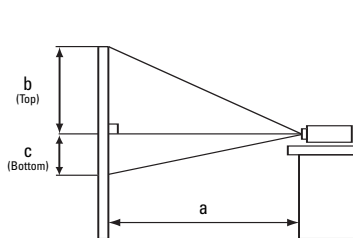

a: Projection Distance
b: Lens centre to the higher edge of the screen
c: Lens centre to the lower edge of the screen

Image Size 4:3				
Screen Size (Diagonal)	Projection Distance (a)		Screen Height (cm)	
	min. (m)	max. (m)	b (top)	c (bottom)
40" (1.0)	1.2	1.4	55.0	6.0
60" (1.5)	1.8	2.2	82.0	9.0
100" (2.5)	3.0	3.7	137.0	15.0
150" (3.8)	4.6	5.5	206.0	23.0
200" (5.1)	6.1	7.4	274.0	30.0
300" (7.6)	9.2	11.1	411.0	46.0
350" (8.9)	10.8	13.0	480.0	53.0