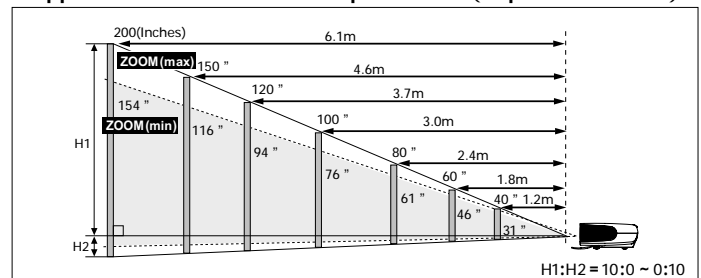

► Versatile Connections

The PLV-Z1X has component, S-Video, composite, and Serviceport (RS-232C) terminals.

Specifications

Model number	PLV-Z1X
LCD panel system	Three 0.7 (1.78cm) TFT active matrix type panels
Optical system	Dichroic mirror separation/prism
Panel size	Three 0.7-inch panels, 16:9 aspect ratio
Panel type	Polysilicon TFT active matrix
Panel resolution	964 x 544 dots
Number of pixels	1,573,248 (524,416 x 3)
Pixel arrangement	Stripes
Projection lens	F2.04 to F2.54, f = 21.5 to 27.7mm, 1x to 1.3x manual zoom and focus
Projection lamp	135W UHP lamp
Screen size	Adjustable from 31 to 200 inches
Throw distance	From 1.2m to 6.1m
Picture brightness	700 lm
Uniformity	85%
Contrast ratio	1000:1
Fan noise	23dBA(at THEATER Black mode)
Scanning frequency	H sync: 15-80kHz, V sync 50-100Hz
Dot clock	100MHz or less
Color systems	PAL, SECAM, NTSC, NTSC 4.43, PAL-M, PAL-N
Computer inputs	Analog RGB (mini D-sub 15-pin)
Video inputs	• Component video (Y-Pb/Cb-Pr/Cr) • S-Video • Composite video
Operating environment	5 to 35°C
Rated power supply	100-240V AC, 50/60Hz auto voltage selection
Power consumption	210W(with Bright mode) 180W(with THEATER Black mode)
Dimensions (W x H x D)	359 x 116.7 x 273.5mm
Net weight	4.1kg
Standard accessories	• AC power cord (2m) • Wireless Remote control unit • Video cable (3m)

*Specifications subject to change without notice.

Approximate throw distance/picture size (aspect ratio 16:9)

aspect ratio 16:9

Screen size (inches)	25	40	60	70	80	90	100	110	120	150	164
Zoom(max)	—	1.5m	2.2m	2.6m	3.0m	3.3m	3.7m	4.1m	4.6m	5.6m	6.1m
Zoom(min)	1.2m	1.9m	2.9m	3.4m	3.9m	4.3m	4.8m	5.3m	5.8m	6.1m	—

aspect ratio 4:3

Screen size (inches)	25	40	60	70	80	90	100	110	120	150	164
Zoom(max)	—	1.5m	2.2m	2.6m	3.0m	3.3m	3.7m	4.1m	4.6m	5.6m	6.1m
Zoom(min)	1.2m	1.9m	2.9m	3.4m	3.9m	4.3m	4.8m	5.3m	5.8m	6.1m	—

Approximate throw distances shown above were calculated on lens design specifications. Please note that up to 5% deviation may result due to lens variations.