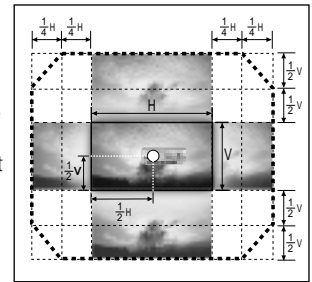

Other Features

- 5-step color temperature selection
- Two brightness modes (Bright/Theater Black)

Easy Setup

► Vertical/Horizontal Lens Shift

Lens shift lets you precisely adjust the projection screen position (full-screen shift up and down, 1/2-screen shift left and right). The projected image stays undistorted and there is no quality degradation.

► Versatile Connections

The PLV-Z1X has component, S-Video, composite, and Serviceport (RS-232C) terminals.

Specifications

Model number	PLV-Z1X
LCD panel system	Three 0.7 (1.78cm) TFT active matrix type panels
Optical system	Dichroic mirror separation/prism
Panel size	Three 0.7-inch panels, 16:9 aspect ratio
Panel type	Polysilicon TFT active matrix
Panel resolution	964 x 544 dots
Number of pixels	1,573,248 (524,416 x 3)
Pixel arrangement	Stripes
Projection lens	F2.04 to F2.54, f = 21.5 to 27.7mm, 1x to 1.3x manual zoom and focus
Projection lamp	135W UHP lamp
Screen size	Adjustable from 31 to 200 inches
Throw distance	From 1.2m to 6.1m
Picture brightness	700 lm
Uniformity	85%
Contrast ratio	1000:1
Fan noise	23dBA(at THEATER Black mode)
Scanning frequency	H sync: 15-80kHz, V sync 50-100Hz
Dot clock	100MHz or less
Color systems	PAL, SECAM, NTSC, NTSC 4.43, PAL-M, PAL-N
Computer inputs	Analog RGB (mini D-sub 15-pin)
Video inputs	• Component video (Y-Pb/Cb-Pr/Cr) • S-Video • Composite video
Operating environment	5 to 35°C
Rated power supply	100-240V AC, 50/60Hz auto voltage selection
Power consumption	210W(with Bright mode) 180W(with THEATER Black mode)
Dimensions (W x H x D)	359 x 116.7 x 273.5mm
Net weight	4.1kg
Standard accessories	• AC power cord (2m) • Wireless Remote control unit • Video cable (3m)

*Specifications subject to change without notice.

Approximate throw distance/picture size (aspect ratio 16:9)

aspect ratio 16:9

Screen size (inches)	25	40	60	70	80	90	100	110	120	150	164
Zoom(max)	—	1.5m	2.2m	2.6m	3.0m	3.3m	3.7m	4.1m	4.6m	5.6m	6.1m
Zoom(min)	1.2m	1.9m	2.9m	3.4m	3.9m	4.3m	4.8m	5.3m	5.8m	6.1m	—