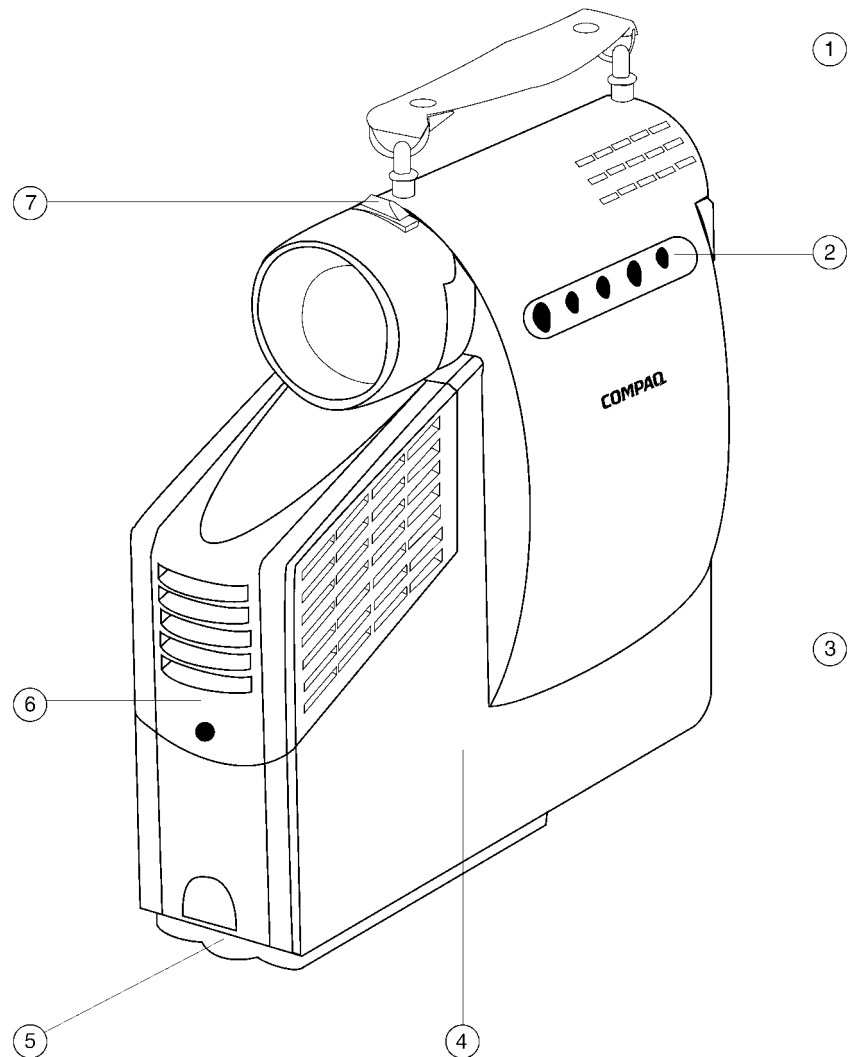

QUICKSPECS

Compaq MP1400
Microportable Projector

1. Handle
2. Onscreen Display (OSD) menu buttons
3. Power On/Off and VGA/DFP cable connectors
4. Rugged magnesium casing
5. Stability foot
6. Easily removable lamp housing
7. Focus Adjustment

QUICKSPECS

Compaq MP1400
Microportable Projector

AT A GLANCE

Compaq MP1400 Microportable Projector

- 4.2 lbs/175 cubic inches
- 700 lumens
- Texas Instruments DLP technology
- Native SVGA resolution
- Two-year worldwide limited warranty