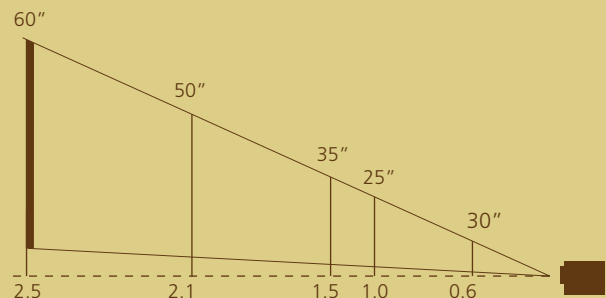

Weight
0.61kg / 1.34lbs

Ultra-lightweight, compact design delivers powerful projection with great mobility.

Brightness
200_{ANSI}

200 ANSI lumens brightness, the highest for small projectors in its class, and 2000:1 high contrast ratio deliver excellent image quality that's perfect for digital entertainment and commercial viewing needs.

Contrast Ratio
2000:1

Multimedia Reader

Built-in USB 2.0 port and SD™ Card reader offer instant multimedia sharing and enjoyment even without a PC.

SD Card Reader

Digital Connectivity
HDMI™

HDMI™ (High-Definition Multimedia Interface) port delivers uncompressed digital signals and multi-channel audio, providing easy connectivity to high-definition displays and home theater systems.

About Acer

Since its founding in 1976, Acer has constantly pursued the goal of breaking the barriers between people and technology. Focused on marketing its brand-name IT products around the globe, Acer ranks as the world's No. 3 vendor for total PCs and No. 2 for notebooks, with the fastest growth among the top-five players. A profitable and sustainable Channel Business Model is instrumental to Acer's continued growth, while the successful mergers of Gateway and Packard Bell complete the company's global footprint by strengthening its presence in the U.S., and enhancing its strong position in Europe. Acer Inc. employs 5,000 people worldwide. 2007 revenues reached US$14.07 billion. See www.acer.com for more information.

acer
Empowering People