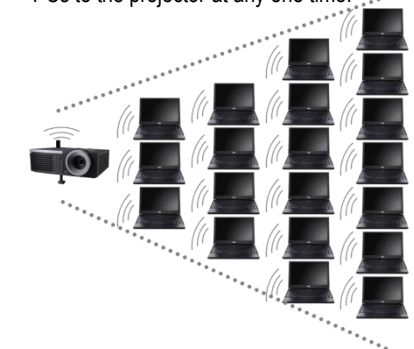

Multi-PC Session

- helps promote efficacy by enabling concurrent wireless³ connection of up to 20 PCs to the projector at any one time.