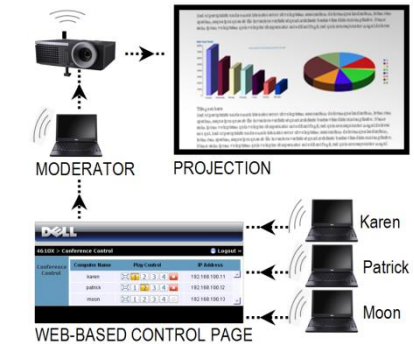

Advanced Wireless³ Features via Dell 4610X Wireless PLUS

Conference Control

- helps increase efficiency and streamline meetings by empowering the conference moderator with wireless³ control of all projection from connected PCs via a web-based control page.