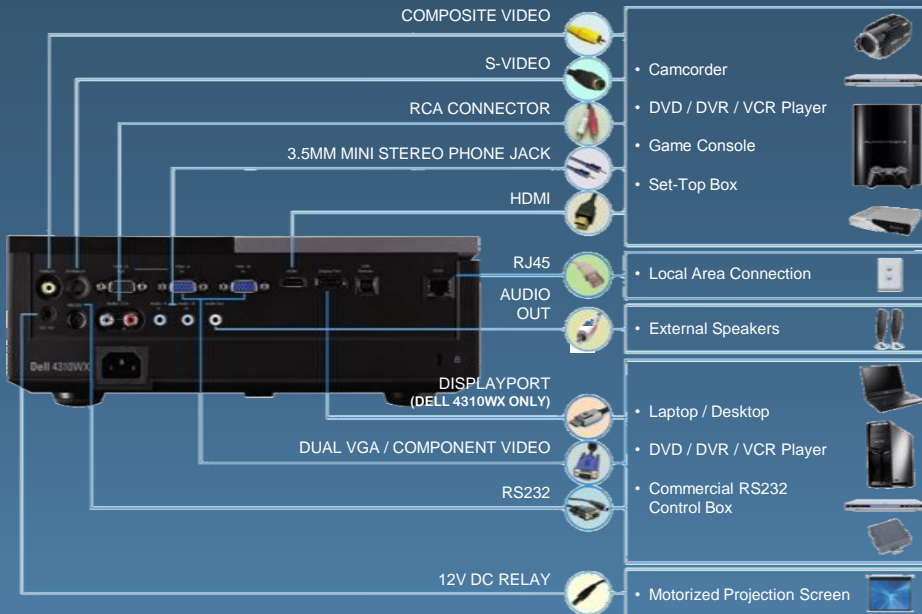

FLAIR AND FINESSE STYLE AND SIMPLICITY