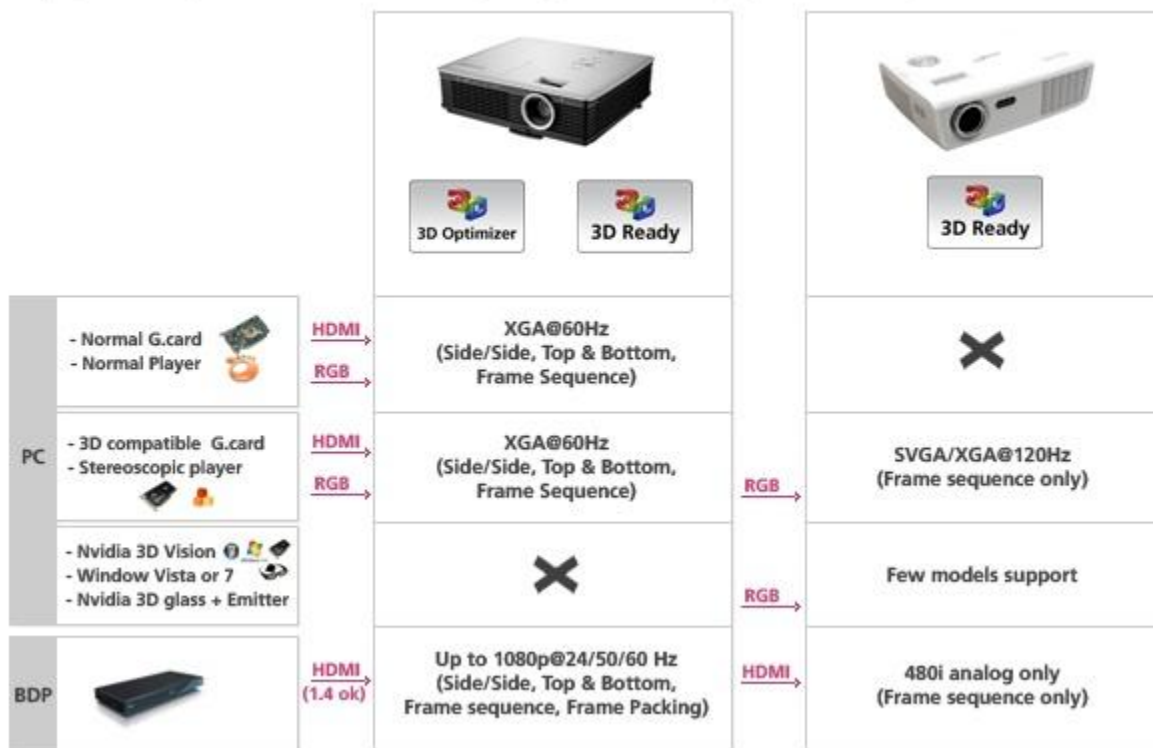

FEATURE

3D OPTIMIZER

LG projector's 3D Optimizer makes BX277 3D Compatibility with various 3D play devices including HDMI.