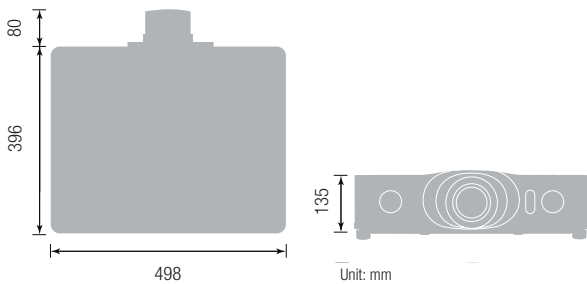

CP-WX8240 Preliminary specifications

Image Size 16:10 - Standard Lens: SL702 (TBD)

Screen Size (Diagonal)	Projection Distance (a)		Screen Height (cm)	
	min. (m)	max. (m)	b (top)	c (bottom)
30" (0.8m)	1.0	1.5	50	-10
40" (1.0m)	1.3	2.0	67	-13
50" (1.3m)	1.6	2.4	84	-17
60" (1.5m)	2.0	2.9	101	-20
70" (1.8m)	2.3	3.4	118	-24
80" (2.0m)	2.6	3.9	135	-27
90" (2.3m)	2.9	4.4	151	-30
100" (2.5m)	3.2	4.9	168	-34
150" (3.8m)	4.8	7.3	252	-50
200" (5.1m)	6.4	9.7	337	-67
250" (6.4m)	8.0	12.1	421	-84
300" (7.6m)	9.7	14.6	505	-101
500" (12.7m)	16.1	24.3	841	-168
600" (15.2m)	19.3	29.1	1010	-202

HITACHI DIGITAL MEDIA, Hitachi Europe Ltd, Whitebrook Park, Lower Cookham Road, Maidenhead, Berkshire SL6 8YA UNITED KINGDOM
Tel: +44 (0)1628 585 000 Fax: +44 (0)1628 585 500 www.hitachidigitalmedia.com

OPTICAL

LCD Panel Resolution	0.59" (1.5cm) P-Si TFT x3 WXGA (1280 x 800)
Light Output (Brightness)	4000 ANSI Lumens (Normal Mode)/2800 ANSI Lumens (Eco Mode) TBD
Colour light output (Brightness)	4000 ANSI Lumens (Normal Mode)/2800 ANSI Lumens (Eco Mode) TBD
Contrast Ratio	3000:1 (Presentation Mode)
Lens	Powered Zoom x 1.5, Powered Focus
Lamp Wattage	245 W UHP
Lamp Life	2500 Hours (Normal Mode)/4000 Hours (Eco Mode)*
Distance to Width Ratio (:1)	1.5 (Wide), 2.2 (Tele)
Diagonal Display Size	30"~600" (76cm~1,524cm)
Number of Colour	8 Bit/colour, 16.7M colours
Keystone	Vertical 5:-1 shift, Normal at + 17.7°~11.9° projection angle

COMPATIBILITY

Computer Compatibility	VGA, SVGA, XGA, WXGA, WXGA+, SXGA, SXGA+, UXGA, MAC 16"
Composite/S-Video	NTSC, PAL, SECAM, PAL-M, PAL-N, NTSC4.43
Component Video/HDMI	525i(480i), 525p(480p), 625i(576i), 1125i(1080i@50/60), 750p(720p@50/60), 1125p(1080p@50/60)

FEATURES