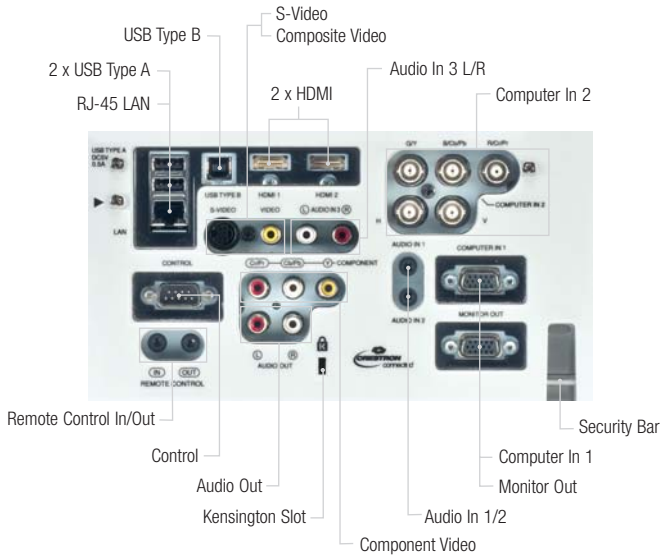

CP-WX8240 Preliminary specifications

Image Size 16:10 - Standard Lens: SL702 (TBD)

Screen Size (Diagonal)	Projection Distance (a)		Screen Height (cm)	
	min. (m)	max. (m)	b (top)	c (bottom)
30" (0.8m)	1.0	1.5	50	-10
40" (1.0m)	1.3	2.0	67	-13
50" (1.3m)	1.6	2.4	84	-17
60" (1.5m)	2.0	2.9	101	-20
70" (1.8m)	2.3	3.4	118	-24
80" (2.0m)	2.6	3.9	135	-27
90" (2.3m)	2.9	4.4	151	-30
100" (2.5m)	3.2	4.9	168	-34
150" (3.8m)	4.8	7.3	252	-50
200" (5.1m)	6.4	9.7	337	-67
250" (6.4m)	8.0	12.1	421	-84
300" (7.6m)	9.7	14.6	505	-101
500" (12.7m)	16.1	24.3	841	-168
600" (15.2m)	19.3	29.1	1010	-202

HITACHI DIGITAL MEDIA, Hitachi Europe Ltd, Whitebrook Park, Lower Cookham Road, Maidenhead, Berkshire SL6 8YA UNITED KINGDOM
Tel: +44 (0)1628 585 000 Fax: +44 (0)1628 585 500 www.hitachidigitalmedia.com

OPTICAL

LCD Panel Resolution	0.59" (1.5cm) P-Si TFT x3 WXGA (1280 x 800)
Light Output (Brightness)	4000 ANSI Lumens (Normal Mode)/2800 ANSI Lumens (Eco Mode) TBD
Colour light output (Brightness)	4000 ANSI Lumens (Normal Mode)/2800 ANSI Lumens (Eco Mode) TBD
Contrast Ratio	3000:1 (Presentation Mode)
Lens	Powered Zoom x 1.5, Powered Focus
Lamp Wattage	245 W UHP
Lamp Life	2500 Hours (Normal Mode)/4000 Hours (Eco Mode)*
Distance to Width Ratio (:1)	1.5 (Wide), 2.2 (Tele)
Diagonal Display Size	30"~600" (76cm~1,524cm)
Number of Colour	8 Bit/colour, 16.7M colours
Keystone	Vertical 5:-1 shift, Normal at + 17.7°~11.9° projection angle

COMPATIBILITY

Computer Compatibility	VGA, SVGA, XGA, WXGA, WXGA+, SXGA, SXGA+, UXGA, MAC 16"
Composite/S-Video	NTSC, PAL, SECAM, PAL-M, PAL-N, NTSC4.43
Component Video/HDMI	525i(480i), 525p(480p), 625i(576i), 1125i(1080i@50/60), 750p(720p@50/60), 1125p(1080p@50/60)

FEATURES