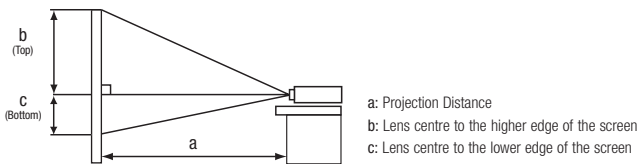

CP-WX8240 Preliminary specifications

Image Size 16:10 - Standard Lens: SL702 (TBD)

Screen Size (Diagonal)	Projection Distance (a)		Screen Height (cm)	
	min. (m)	max. (m)	b (top)	c (bottom)
30" (0.8m)	1.0	1.5	50	-10
40" (1.0m)	1.3	2.0	67	-13
50" (1.3m)	1.6	2.4	84	-17
60" (1.5m)	2.0	2.9	101	-20
70" (1.8m)	2.3	3.4	118	-24
80" (2.0m)	2.6	3.9	135	-27
90" (2.3m)	2.9	4.4	151	-30
100" (2.5m)	3.2	4.9	168	-34
150" (3.8m)	4.8	7.3	252	-50
200" (5.1m)	6.4	9.7	337	-67
250" (6.4m)	8.0	12.1	421	-84
300" (7.6m)	9.7	14.6	505	-101
500" (12.7m)	16.1	24.3	841	-168
600" (15.2m)	19.3	29.1	1010	-202