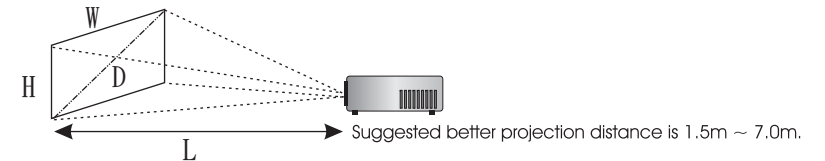

The above values shown are approximate. Errors and omissions accepted.

Standard accessories

- . Full-feature remote control
- . Portable soft carrying case
- . Quick Start Guide
- . User's Manual
- . AC power cable
- . Computer cable (DVI-I connector to DB-15 connector)
- . S-VIDEO cable (mini-din connector to S-video connector)
- . USB cable (mini-din connector to Type B connector)
- . Video cable (mini-din connector to RCA connector)