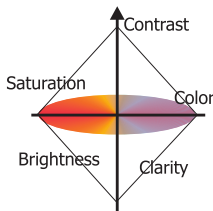

Dazzling image performance

CEP

(Color Evolution Processing for authentic colors)

Marvel at the stunning image colors produced by the CEP (Color Evolution Processing) technology developed by Vivitek. CEP elevates the color performance of Vivitek products via unique techniques and algorithms, and reproduces vivid and lifelike colors similar to those displayed by the Trinitron technology.

Progressive scan

Texas Instruments' advanced DDP2000 processing chipset provides quality progressive scan function to deliver smooth video contents.

Superb picture clarity

Vivitek D220 series utilizes a DLP super grade-A DMD display chip, which is engineered to remove visible pixel gaps in projection images and, to deliver super contrast levels and optimum clarity for image or video contents. With DLP technology, users enjoy higher clarity, higher contrast, and richer colors in their presentations.

Professional 7-colors adjustable settings

In addition to 3-colors (RGB) adjustable setting that common projectors can serve, Vivitek paced the industry by providing up to 7-colors adjustable settings including Red, Green Blue, Cyan Magenta, Yellow and White. This professional function allows users to further tune colors to their favored details and levels.

Cool extras

Lightweight, durable

Featherweight at 900g
Weighing in at a mere 900g, the Vivitek D220 series is truly designed for the *ultimate* portability and convenience without sacrificing high quality performance.

Palm-size B5 footprint

With a footprint as small as a B5 paper, the Vivitek D220 series has a *palm-size* structure molded for extremely easy handling and placement in tight spaces.

3,000 hours long-life lamp

Long-life lamp is now implemented to help users further reduce maintenance costs and save more.

Extra helpers

Digital Zoom function

The digital zoom function allows users to select and zoom in on a specific part of the presentation image to emphasize on that specific detail.

Freeze function

This function allows users to instantly freeze an image being projected while they flexibly access their PC to modify their presentation contents or setup for the next-to-be projected image.

Blank function

Users can use the "Blank" function to instantly project a blank image during the presentation, and get attention focused onto the presenter. A selection of 5 different colors (black, red, green, blue, white) is available for the blank page setup.

GAMMA pre-set modes

Vivitek D220 series has optimized 5 pre-set modes (PC mode, Mac mode, Chart mode, Video mode, Black & White mode) ready for different projection applications.

HDTV Ready & HD signals compatible

Vivitek projectors are compatible and can display high definition HDTV and DVD progressive signals in both traditional and wide-screen formats (4:3/16:9).

Security Lock

Users can connect a security cable to the projector's Kensington lock for theft prevention.