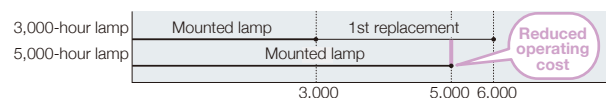

•Lamp life specification is an estimate based on verification under proper conditions and is not the duration of the warranty. Lamp will shut-off automatically when usage reaches the specified estimated maximum lamp hours. Service life may vary widely depending on usage and operating environment and conditions, as well as users' adherence to the maintenance and cleaning procedures provided in the user's manual.

Energy-efficient Mode Selection

Models are equipped with selection functions for the lamp, power source and standby mode, allowing each to be set according to the usage environment.

Lamp Mode: STANDARD / LOW

Standby Mode: STANDARD / LOW

Auto Power Off: OFF / 5min / 10min / 15min / 30min / 60min