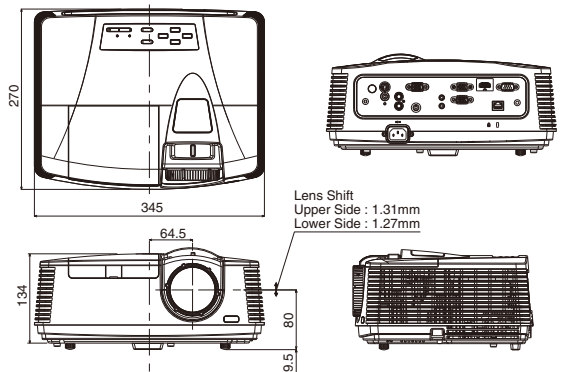

Dimensions

Unit:mm

MITSUBISHI ELECTRIC CORPORATION

HEAD OFFICE : TOKYO BLDG., 2-7-3, MARUNOUCHI, CHIYODA-KU, TOKYO 100-8310, JAPAN

To find out more about the FD730U and other projectors, visit us at

<http://www.MitsubishiElectric.com/projectors/>