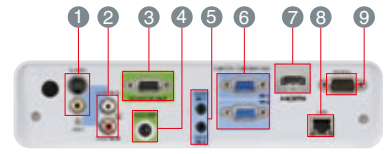

Input and Output Terminals

- 1 S-Video / Video
- 2 Audio input-1
- 3 Monitor output
- 4 Audio output
- 5 Audio input-2
- 6 Computer / Component video input
- 7 HDMI
- 8 LAN (RJ-45)
- 9 Serial RS-232C

Brilliant Color™	Color Enhancer	Wall Screen	10W Speaker	User Logo Projection	Manual Lens Shift	Efficient Mode
Audio Mix	Visual PA	Password Lock	Direct Power Off	Long-life Lamp	Low Stand-by Power	Top Loading Lamp
LAN (RJ-45)	HDMI	Closed Caption	Low Fan Noise			

Picture Performance   Presentation   User-friendly