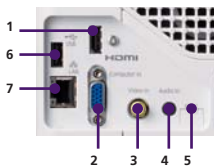

PJ WX4130n
System		Single panel type DLP® system
Resolution		1,024,000 pixels (1280 x 800)
Panel shape	Size	0.65 in
	Aspect ratio	16:10
Luminous flux (max brightness)		2,500 lm
Colour reproduction		16,770,000 colours
Contrast ratio		2,500:1
Size of projected image		48 to 80 in
Projection distance		Screen to back of projector 11.7 to 24.9 cm. Screen to optical outlet 18.8 to 31.7 cm
Lamp		High-pressure mercury lamp (standard mode: 225 W, eco mode: 170 W)
Lamp life (standard mode)		3000 hrs
RGB compatible signal	Real resolution	WXGA (1280 x 800 dots), XGA (1024 x 768 dots), SVGA (800 x 600 dots), VGA (640 x 480 dots)
	Compressed resolution	UXGA (1600 x 1200 dots); SXGA (1280 x 1024 dots)
Input signals		NTSC, PAL, SECAM (480 i/p, 576 i/p, 720 p, 1080 i/p)
Analogue RGB compatible scanning frequency	Horizontal	15 to 100 kHz
	Vertical	23 to 85 Hz
USB memory compatible format		JPEG, MPEG (PS), MPEG (TS)
Interface	Image input	Mini D-Sub 15-pin x 1, HDMI type A x 1, RCA pin jack x 1
	Audio input	3.50 mm stereo mini pin jack x 1
	USB	TYPE-A (USB 2.0 High-Speed)
	Wired LAN	RJ45 (10BASE-T/100BASE-TX/1000BASE-) x 1
Supported OS	Wireless LAN	IEEE 802.11a/b/g/n compliant
	RICOH PJ Network Utility Type A	Windows® XP Home / Professional Edition SP3 (32 bit) Windows® Vista Ultimate / Business / Home Premium / Home Basic Edition SP2 or later (32 bit, 64 bit) Windows® 7 Ultimate / Enterprise / Professional / Home Premium Edition (32 bit, 64 bit)
	RICOH JPEG Conversion Tool Type A	Windows® XP Professional Edition and Home Edition SP3 or later (32 bit) Windows® XP Professional Edition SP2 or later (64 bit) Windows® Vista Ultimate / Business / Home Premium / Home Basic Edition SP2 or later (32/64 bit) Windows® 7 Home Premium / Professional / Ultimate / Enterprise Edition (32/64 bit)
Projector Management Utility	A maximum of 100 projectors connected to the network can be managed using one computer. Supported operating system Windows® XP SP3 (32 bit version) Professional Edition / Home Edition Windows® Vista (32 bit version) Ultimate / Business / Home Premium / Home Basic Windows® 7 (32 bit version) Home Premium / Professional / Ultimate / Enterprise	
Built-in speaker		2 W mono
Dimensions (W x D x H) (excluding protrusions)		257 x 144 x 221 mm
Weight		Approx. 3.0 kg
Power consumption	While operating	Standard mode: 300 W or less, Eco mode: 228 W or less
	In standby	Network off: 0.17 W or less Network on: 0.46 W or less
Operating environment	While operating	Ambient temperature: 5 to 35°C, humidity: 30 to 70% (no condensation)
Power		100 V - 240 V (50/60 Hz)
Accessories packaged with projector	Cables	RGB cable (3 m), 3-pin power cable (5 m)
	CD-ROM	User's Manual, RICOH PJ Network Utility Type A RICOH JPEG Conversion Tool Type A, Projector Management Utility
	Carrying case	Carry case
	Remote control	Wireless remote control, mouse remote receiver
Options		3D glasses
Consumables		Lamp
Languages		18

The projector is equipped with a variety of input and output terminals so it can be used in a wide range of locations. Connecting to various other equipment expands the possibilities for a variety of applications.

1. HDMI	4. AUDIO IN	6. USB
2. COMPUTER IN	5. Serial communication terminal (for service)	7. Wired LAN
3. VIDEO IN