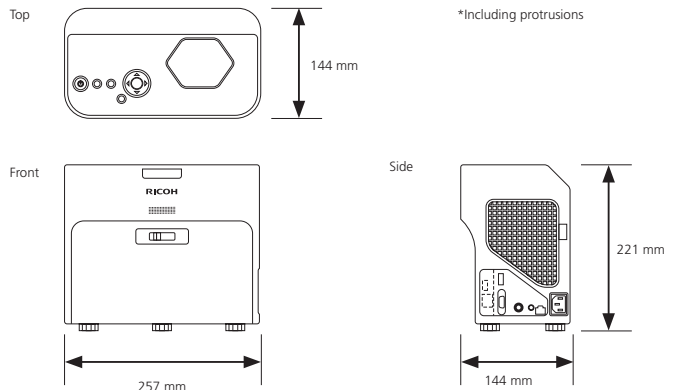

SIZE

RICOH

Printed on a Ricoh

Ricoh Australia Pty. Ltd. 8 Rodborough Road, Frenchs Forest, NSW 2086. Phone: 1800 181 002 Fax: 02 8977 1100 Web: ricoh.com.au
Ricoh New Zealand Pty. 60 Stanley Street, Parnell, Auckland New Zealand. Phone 0800 2 Ricoh (0800 2 74264) Fax: 09 915 1401 Web: ricoh.co.nz

Product code: P960028

All brand and/or product names are trademarks of their respective owners.