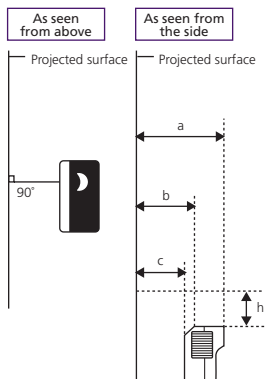

PROJECTION DISTANCE & SCREEN

	a	b	c	h
48" type	26.1 cm	18.8 cm	11.7 cm	9.1 cm
60" type	31.0 cm	23.5 cm	16.6 cm	11.5 cm
80" type	39.3 cm	31.7 cm	24.9 cm	15.5 cm

1. a: Distance from projected surface to machine front
   b: Distance from projected surface optical position
   c: Distance from projected surface to machine rear
   h: Distance from bottom edge of screen to machine top