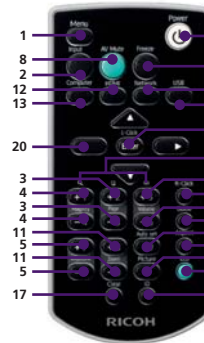

1. [Menu] button	15. [Auto Set] button
2. [Input] button	16. [Picture Mode] button
3. [Page] button	17. [Clear] button
4. Magnify button	18. [Network] button
5. [Keystone Correct] button	19. [USB] button
6. [Power] button	20. Select button
7. [Freeze] button	21. [Right Click] button
8. [AV Mute] button	22. [Guide] button
9. [Enter] button	23. [Aspect Ratio] button
10. [Volume] button	24. [Eco] button
11. [Zoom] button	25. [Remote Control ID] button
12. [HDMI] button	
13. [Computer] button	
14. Number buttons