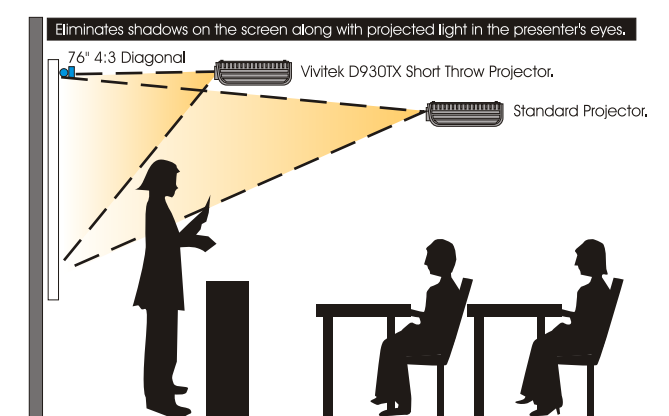

D9 series

► With OSRAM's latest high-power long-life light bulbs and sealed optical engine design, created a high-performance and high stability products. Vivitek D9 series gives user a worry-free experience with its high Quality.

High Stability

new lamp increased stability

Every user realizes that light bulb is one of the significant part of projector. Lamp life and projection quality will be influenced seriously by using flaw lamp. Vivitek Technology cooperate with Osram, world's top lamp manufacturer, develops new generation high efficient lamp last for up to 4,000 hours in Eco mode yet remains high stability.

*D935VX Lamp Life can be 4000 hours In Eco Mode, D940VX/D930TX: 3000 hours.

3:2 2:2 Pull Down

D9 Series with 3:2 / 2:2 Pull Down Technology, can effectively reduce the "sawtooth" of dynamic image, and make images more smooth.

High Brightness Are you tired of dim image? excellent improved image with high brightness

Market demand for high brightness increases gradually, the benefit from high brightness can achieve better result if the presenter wants eye contact with the audience while keeps ambient light on.

Instant on & off standby power ≤ 1w

Instant hot re-start means the user, as compare to lamp projector, don't need to wait for minutes to cool the lamp before re-start the projector.

Stunning picture quality

VividWheel III-enhanced Color Reproduction

► Improve color reproduction. Enabled Video AGC (Automatic Gain Control) for Video Source
► With enabled automatic gain control, you will enjoy an essentially constant output signal from an electronic circuit despite variations in the strength of the input signal

D930TX SHORT-THROW 76" Diagonal @ 1 m . 100" Diagonal @ 1.3 m

Small space to show large picture