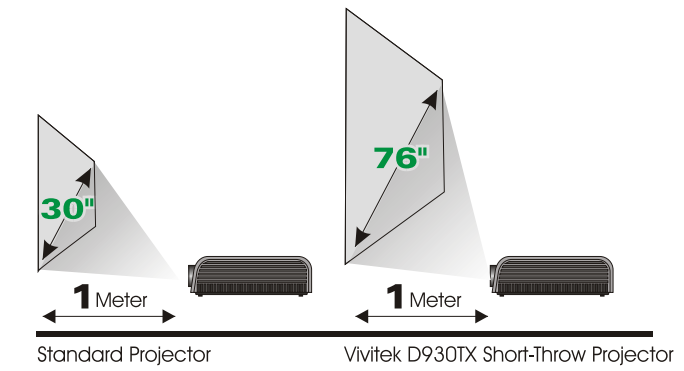

D9 series

► With OSRAM's latest high-power long-life light bulbs and sealed optical engine design, created a high-performance and high stability products. Vivitek D9 series gives user a worry-free experience with its high Quality.

High Stability

new lamp increased stability

Every user realizes that light bulb is one of the significant part of projector. Lamp life and projection quality will be influenced seriously by using flaw lamp. Vivitek Technology cooperate with Osram, world's top lamp manufacturer, develops new generation high efficient lamp last for up to 4,000 hours in Eco mode yet remains high stability.

*D935VX Lamp Life can be 4000 hours In Eco Mode, D940VX/D930TX: 3000 hours.

3:2 2:2 Pull Down

D9 Series with 3:2 / 2:2 Pull Down Technology, can effectively reduce the "sawtooth" of dynamic image, and make images more smooth.

High Brightness Are you tired of dim image? excellent improved image with high brightness

Market demand for high brightness increases gradually, the benefit from high brightness can achieve better result if the presenter wants eye contact with the audience while keeps ambient light on.

Instant on & off standby power ≤ 1w

Instant hot re-start means the user, as compare to lamp projector, don't need to wait for minutes to cool the lamp before re-start the projector.

Stunning picture quality

VividWheel III-enhanced Color Reproduction

► Improve color reproduction. Enabled Video AGC (Automatic Gain Control) for Video Source
► With enabled automatic gain control, you will enjoy an essentially constant output signal from an electronic circuit despite variations in the strength of the input signal

D930TX SHORT-THROW 76" Diagonal @ 1 m . 100" Diagonal @ 1.3 m

Small space to show large picture