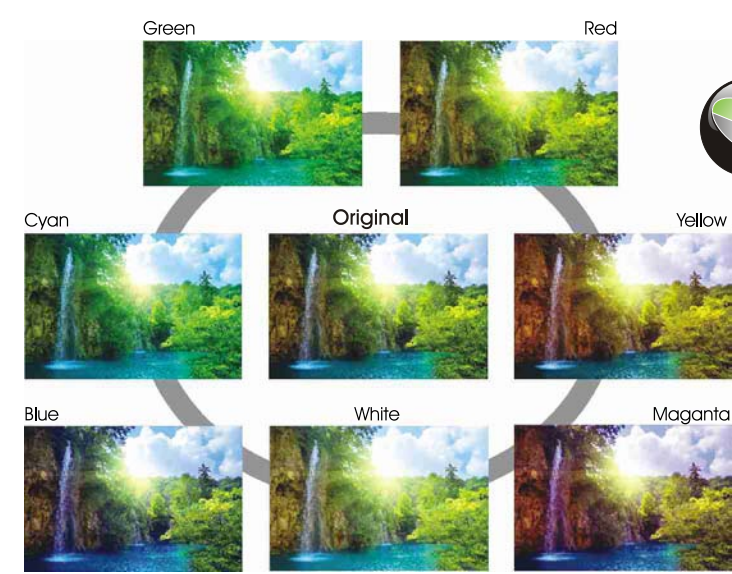

## Stunning picture quality

VividWheel III-enhanced Color Reproduction

► Improve color reproduction. Enabled Video AGC (Automatic Gain Control) for Video Source  
 ► With enabled automatic gain control, you will enjoy an essentially constant output signal from an electronic circuit despite variations in the strength of the input signal