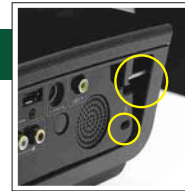

Double anti-theft

In addition to the password settings, D9 series has double anti-theft feature, under the provision of anti-theft, anti-theft devices available to hardware. Strengthen the integration of anti-theft bar, the user can use the safety chain to fixed the projector. At the same time D9 is also equipped with the Kensington security lock bolt.