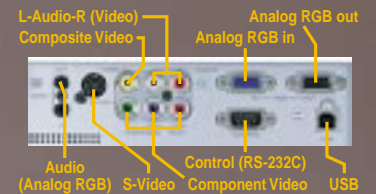

CP-S235

Specifications		
Model name	CP-S235	
Liquid crystal panel structure	0.55" polysilicon active-matrix TFT x 3	
Number of pixels	480,000 pixels (V600 x H800)	
Resolution	800 x 600 color pixels	
Frequency	fH [kHz]	15-91
	fV [Hz]	50-120
Lens	Manual Zoom (F1.6-1.8) 1:1.2	
Lamp	160W UHB	
Brightness	1,600 ANSI Lumens	
Speaker	1W x 1	
Power supply	AC100-120V/AC220-240V	
Operating temperature	0-35°C (32-95°F)	
Input signals	RGB input	VGA, SVGA, XGA, SXGA, MAC13", MAC16"
	Video input	NTSC, NTSC4.43, PAL, PAL60, SECAM, M-PAL, N-PAL, HDTV: 750p (720p), 1125i (1080i) SDTV: 525i (480i), 525p (480p), 625i (575i)
Terminals	Video input	S-Video: Mini DIN 4-pin terminal x 1 Composite video: RCA jack terminal x 1 Component video: RCA jack terminal x 3 (Y, Pb/Cb, Pr/Cr) Audio: RCA jack terminal x 2 (L/R)
	RGB input	Analog RGB: D-sub 15-pin shrink terminal x 1 Audio: Stereo mini jack x 1
	Audio out	Stereo-mini jack terminal x 1
	RGB out	D-sub 15-pin shrink terminal x 1
	Control and mouse	D-sub 9-pin terminal x 1 for RS232 control USB terminal x 1 for mouse control
Regulatory approvals	UL60950/C-UL, FCC Part 15, Class B, CE, TUV EN60950	
Dimensions (WxHxD)	332x92x254mm (13-1/16"x3-5/8"x10") [excl. protruding part]	
Weight	3.0kg (6 lbs. 10 oz.)	
Standard accessories	RGB cable, Soft case, Batteries, Safety instruction, Quick Start Guide, Power cord, Remote control, Rivet, Strap, User's manual	

View :: Compare :: Select - www.ProSelecta.com

**High brightness with outstanding ease of use.
The projector that lets you make more effective presentations than ever.**

CP-S235 SVGA

Complete Set of Terminals

In addition to various input terminals, the CP-S235 has USB remote mouse control, RGB Out and Audio Out terminals. The flexibility this provides expands your presentation capabilities.

High Brightness of 1,600 ANSI Lumens