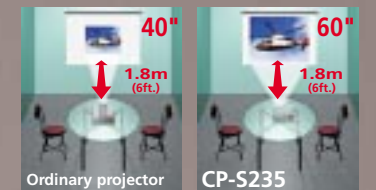

CP-S235

Specifications		
Model name	CP-S235	
Liquid crystal panel structure	0.55" polysilicon active-matrix TFT x 3	
Number of pixels	480,000 pixels (V600 x H800)	
Resolution	800 x 600 color pixels	
Frequency	fH [kHz]	15-91
	fV [Hz]	50-120
Lens	Manual Zoom (F1.6-1.8) 1:1.2	
Lamp	160W UHB	
Brightness	1,600 ANSI Lumens	
Speaker	1W x 1	
Power supply	AC100-120V/AC220-240V	
Operating temperature	0-35°C (32-95°F)	
Input signals	RGB input	VGA, SVGA, XGA, SXGA, MAC13", MAC16"
	Video input	NTSC, NTSC4.43, PAL, PAL60, SECAM, M-PAL, N-PAL, HDTV: 750p (720p), 1125i (1080i) SDTV: 525i (480i), 525p (480p), 625i (575i)
Terminals	Video input	S-Video: Mini DIN 4-pin terminal x 1 Composite video: RCA jack terminal x 1 Component video: RCA jack terminal x 3 (Y, Pb/Cb, Pr/Cr) Audio: RCA jack terminal x 2 (L/R)
	RGB input	Analog RGB: D-sub 15-pin shrink terminal x 1 Audio: Stereo mini jack x 1
	Audio out	Stereo-mini jack terminal x 1
	RGB out	D-sub 15-pin shrink terminal x 1
	Control and mouse	D-sub 9-pin terminal x 1 for RS232 control USB terminal x 1 for mouse control
Regulatory approvals	UL60950/C-UL, FCC Part 15, Class B, CE, TUV EN60950	
Dimensions (WxHxD)	332x92x254mm (13-1/16"x3-5/8"x10") [excl. protruding part]	
Weight	3.0kg (6 lbs. 10 oz.)	
Standard accessories	RGB cable, Soft case, Batteries, Safety instruction, Quick Start Guide, Power cord, Remote control, Rivet, Strap, User's manual	

Wide Angle Lens

The CP-S235 is a short focus type lens. It can project an impressively large image even in a narrow space (60" image from only 1.8m/6ft.).

My Memory

You can set four patterns in advance to provide the best brightness and color adjustment for the types of images to be shown.