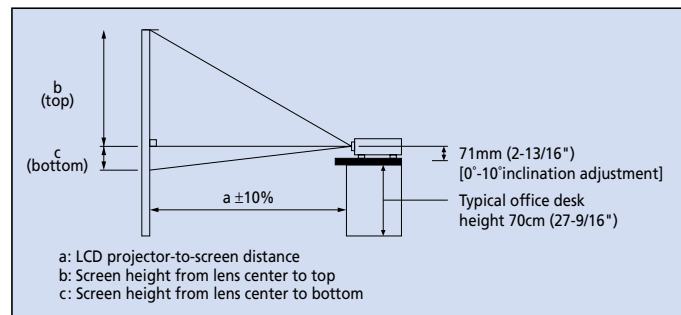

CP-S235

Specifications		
Model name	CP-S235	
Liquid crystal panel structure	0.55" polysilicon active-matrix TFT x 3	
Number of pixels	480,000 pixels (V600 x H800)	
Resolution	800 x 600 color pixels	
Frequency	fH [kHz]	15-91
	fV [Hz]	50-120
Lens	Manual Zoom (F1.6-1.8) 1:1.2	
Lamp	160W UHB	
Brightness	1,600 ANSI Lumens	
Speaker	1W x 1	
Power supply	AC100-120V/AC220-240V	
Operating temperature	0-35°C (32-95°F)	
Input signals	RGB input	VGA, SVGA, XGA, SXGA, MAC13", MAC16"
	Video input	NTSC, NTSC4.43, PAL, PAL60, SECAM, M-PAL, N-PAL, HDTV: 750p (720p), 1125i (1080i) SDTV: 525i (480i), 525p (480p), 625i (575i)
Terminals	Video input	S-Video: Mini DIN 4-pin terminal x 1 Composite video: RCA jack terminal x 1 Component video: RCA jack terminal x 3 (Y, Pb/Cb, Pr/Cr) Audio: RCA jack terminal x 2 (L/R)
	RGB input	Analog RGB: D-sub 15-pin shrink terminal x 1 Audio: Stereo mini jack x 1
	Audio out	Stereo-mini jack terminal x 1
	RGB out	D-sub 15-pin shrink terminal x 1
	Control and mouse	D-sub 9-pin terminal x 1 for RS232 control USB terminal x 1 for mouse control
Regulatory approvals	UL60950/C-UL, FCC Part 15, Class B, CE, TUV EN60950	
Dimensions (WxHxD)	332x92x254mm (13-1/16"x3-5/8"x10") [excl. protruding part]	
Weight	3.0kg (6 lbs. 10 oz.)	
Standard accessories	RGB cable, Soft case, Batteries, Safety instruction, Quick Start Guide, Power cord, Remote control, Rivet, Strap, User's manual	