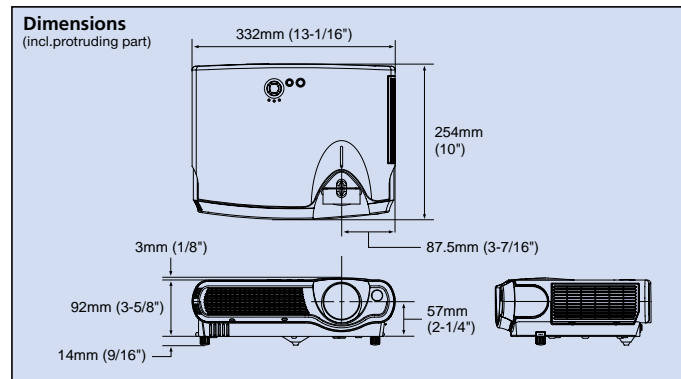

•Design and specifications are subject to change without notice.
•The comparison photos in this catalog are simulations.
•LCD panels, polarizers and other optical components and cooling fans may need replacement after prolonged usage.
For more details, please consult a Hitachi sales representative listed below.

Hitachi, Ltd. Digital Media Division (Yokohama Plant) has received ISO 14001 certification.

MULTIMEDIA LCD PROJECTOR
CP-S235

HITACHI
Inspire the Next