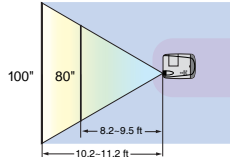

World's Brightest (3,500 lm) Projector in a Light and Compact sub 7 lb Body

The Total Multifunction Projector For Wireless and PC-Less Presentations!

Designed to enable the projector to be mounted to the ceiling
Weighing less than 7 lbs, the projector is easy to move from place to place
An easily replaceable lamp and a terminal cover allow the projector to be mounted to the ceiling and its light, compact design gives it wonderful portability.

SF Models equipped with Short-focus zoom lens
The short-focus zoom lens allows you to project images onto a 100-inch screen from a distance of only 10 feet.

Enables wireless presentations

With no need for troublesome cable connections (U7-137 & U7-137SF)
A CF-type wireless LAN card comes with the projector as a standard feature, enabling wireless capability. The projector also has wired network capability which makes it possible to handle the projector via a company's internal network.

Enables PC-less presentations with internal Image Viewer (U7-137 & U7-137SF)

The CF card slot, built-in USB port and Image Viewer enable PC-less presentation capability. Internal Image Viewer makes possible projection of image files stored in USB memory and CF card/CF card adapter compatible media, etc.

Advanced Color Wheel (ACW) allows for further enhancement of color reproduction
PLUS's unique ACW preserves brightness, while allowing for superlatively enhanced color reproduction and astoundingly clear picture quality attainable only with DLP™ technology.

Equipped with a wide array of input/output terminals

High-quality image sources beautifully reproduced

Equipped with a built-in line doubler and advanced input/output terminals, including analog RGB input, analog RGB output, and DVI terminals.