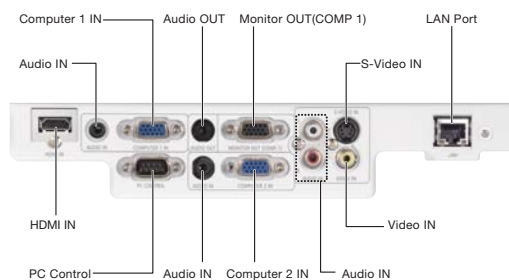

Terminals

Remote control

(included accessory)

Options

Replacement lamp
NP18LP