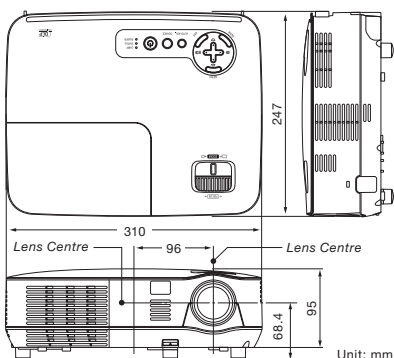

Cabinet Dimensions