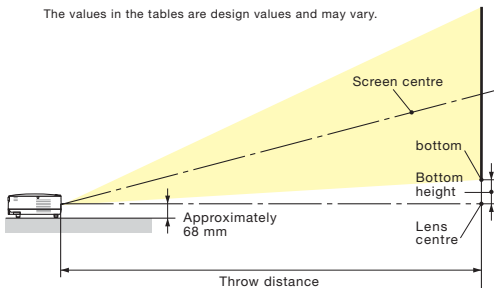

Throw Distance and Screen Size

The values in the tables are design values and may vary.

V311W / V281W (Aspect ratio 16:10)

Screen Size (inches)	Throw Distance (m)		Bottom Height (cm)
	Wide	Tele	
30" (0.65x0.40)	1.00	1.10	5.1
40" (0.86x0.54)	1.34	1.46	6.7
60" (1.29x0.81)	2.00	2.20	10.1
80" (1.72x1.08)	2.67	2.93	13.5
100" (2.15x1.35)	3.34	3.66	16.8
120" (2.59x1.62)	4.00	4.39	20.2
150" (3.23x2.02)	5.00	5.49	25.3
180" (3.88x2.42)	6.00	6.59	30.3
200" (4.31x2.69)	6.67	7.32	33.7
240" (5.17x3.23)	8.01	8.78	40.4
300" (6.46x4.04)	10.01	10.98	50.5

V311X (Aspect ratio 4:3)

Screen Size (inches)	Throw Distance (m)		Bottom Height (cm)
	Wide	Tele	
30" (0.61x0.46)	1.18	1.32	6.9
40" (0.81x0.61)	1.57	1.76	9.1
60" (1.22x0.91)	2.36	2.64	13.7
80" (1.63x1.22)	3.15	3.52	18.3
100" (2.03x1.52)	3.93	4.40	22.8
120" (2.44x1.83)	4.72	5.28	27.4
150" (3.05x2.29)	5.90	6.60	34.3
180" (3.66x2.74)	7.08	7.92	41.1
200" (4.06x3.05)	7.87	8.80	45.7
240" (4.88x3.66)	9.44	10.56	54.8
300" (6.10x4.57)	11.80	13.20	68.5