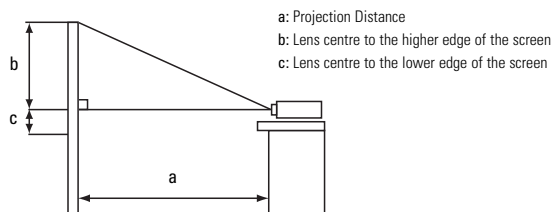

CONNECTORS

Video Input	1 x Composite Video RCA Jack 1 x S-Video Mini-Din 4-pin
Component Input	1 x 15-pin Mini D-sub (shared with RGB1)
Audio Input	1 x Stereo Mini Jack
RGB Input	1 x 15-pin Mini D-sub (shared with component)
Control	1 x 9-pin D-Sub for RS232C Control

POWER

Power Supply	100~120/220~240V, 50/60Hz auto switching
Power Consumption	240W

PHYSICAL

Dimensions (W x H x D)	285 x 73 x 202mm (excluding feet and extrusions)
Weight	2.2Kg
Noise Level	32dB*

MISCELLANEOUS

Lamp indicator light, Power light, Ceiling Mount image, Rear Projection Image, Easy/Advanced OSD, Component/RGB HV on data input port, WEEE

CERTIFICATION

UL60950/C-UL, FCC Part 15, Class B, CE, TUV EN60950, EN61000-3-2, EN61000-3-3, EN55022, EN55024

ACCESSORIES SUPPLIED

Remote Control (no laser pointer)
Power Cord
Batteries
RGB Cable
RGB (D-sub) - Component (3 x RCA) convert cable
Audio Cable Mini jack-RCA pin convert adapter
Filter Cover (for Ceiling Mount Use)
Safety Instructions (15 languages, printed booklet)
User Manual (10 Languages, printed booklet: English, German, French, Italian, Spanish, Dutch, Norwegian, Portuguese, Korean, Simplified Chinese)

OPTIONAL ACCESSORIES

Replacement Lamp	DT00707

Image Size 16:9		Projection Distance	
Screen Size	a (metres)	b (cm)	c (cm)
40" (1.02)	1.5 (57")	50 (20")	0
60" (1.52)	2.2 (87")	75 (29")	0
80" (2.03)	2.9 (116")	100 (39")	0
100" (2.54)	3.7 (145")	125 (49")	0
120" (3.05)	4.4 (174")	149 (59")	0
150" (3.81)	5.5 (218")	187 (74")	0
200" (5.08)	7.4 (291")	249 (98")	0

* Whisper mode