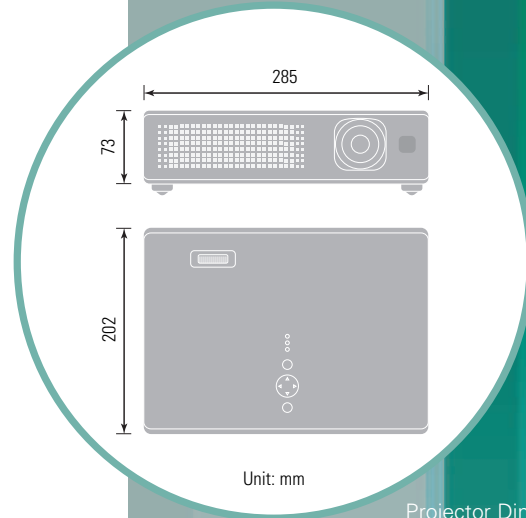

Projector Dimensions