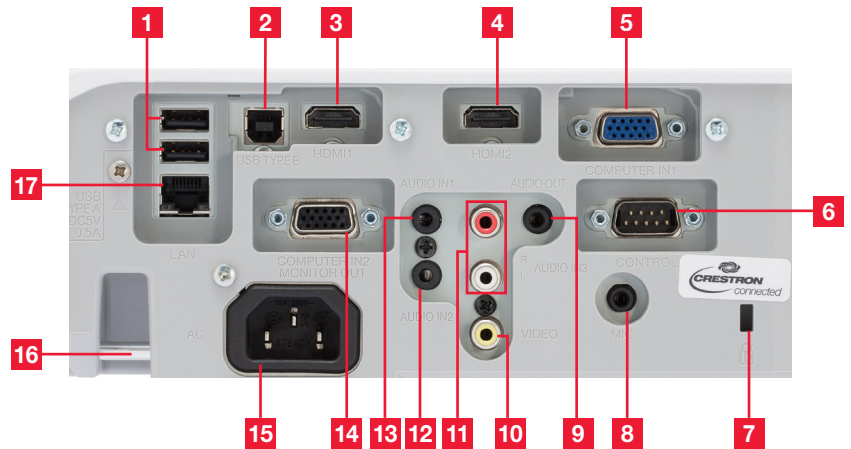

Front View

Top View

Left Profile

Right Profile

Input/Outputs

- | | | |
|----------------------|---------------------|--------------------------------|
| 1. USB Type A x 2 | 7. Kensington Lock | 13. Audio in 1 |
| 2. USB Type B | 8. Microphone Input | 14. Computer in 2/ Monitor Out |
| 3. HDMI1 | 9. Audio Out | 15. AC |
| 4. HDMI2 | 10. Video | 16. Security Bar |
| 5. Computer in 1 | 11. Audio in 3 | 17. LAN |
| 6. Control (RS-232C) | 12. Audio in 2 | |