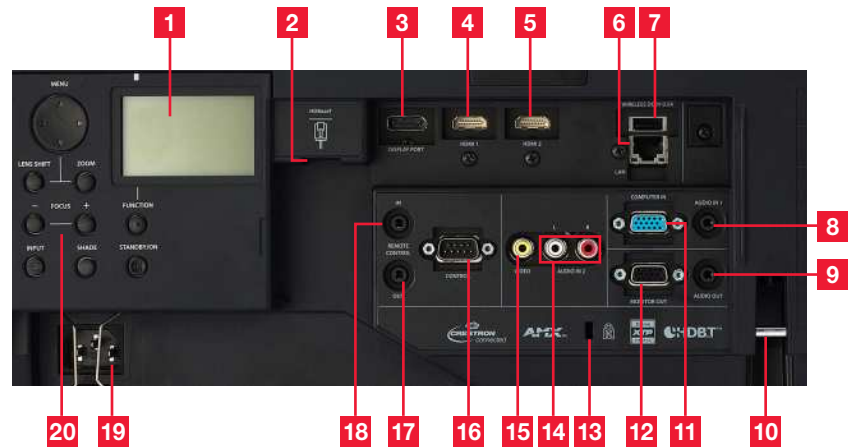

Front View

Ceiling Mounted

Top View

Side Profile

Seamless Design

Input/Outputs

- | | | |
|-------------------|------------------------------|--|
| 1. Status Monitor | 7. USB Type A (For Wireless) | 14. Audio In 2 (L/R) |
| 2. HDBaseT | 8. Audio In 1 | 15. Composite Video |
| 3. Display Port | 9. Audio Out | 16. Control (RS-232C) |
| 4. HDMI 1 | 10. Security Bar | 17. Remote Control Out |
| 5. HDMI 2 | 11. Computer In | 18. Remote Control In |
| 6. LAN | 12. Monitor Out | 19. AC Inlet |
| | 13. Kensington Lock | 20. Motorized zoom, focus and lens shift control |