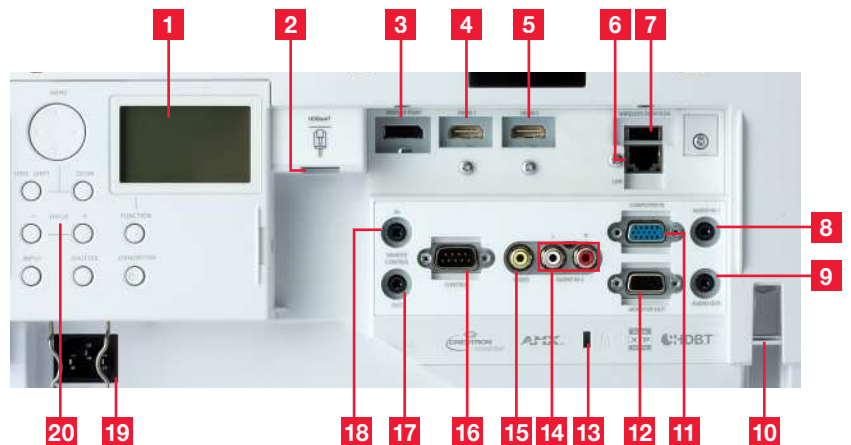

Front View

Ceiling Mounted

Top View

Side Profile

Seamless Design

Input/Outputs

- | | | |
|-------------------|------------------------------|--|
| 1. Status Monitor | 7. USB Type A (For Wireless) | 14. Audio In 2 (L/R) |
| 2. HDBaseT | 8. Audio In 1 | 15. Composite Video |
| 3. Display Port | 9. Audio Out | 16. Control (RS-232C) |
| 4. HDMI 1 | 10. Security Bar | 17. Remote Control Out |
| 5. HDMI 2 | 11. Computer In | 18. Remote Control In |
| 6. LAN | 12. Monitor Out | 19. AC Inlet |
| | 13. Kensington Lock | 20. Motorized zoom, focus and lens shift control |