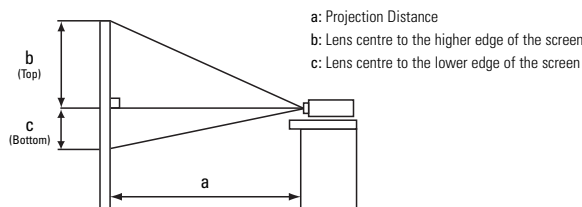

CONNECTORS

Video Input	1 x Composite Video RCA Jack 1 x S-Video Mini-DIN 4-pin
Data Input	1 x 15-pin D-sub
Control	1 x 9-pin D-sub for RS-232C (Serial)
Audio Input	1 x Stereo Mini Jack

POWER

Power Supply	100-120/220-240V AC, 50/60 Hz, auto switching
Power Consumption	240W

PHYSICAL

Dimensions (W x H x D)	285 x 73 x 202mm (excluding feet and extrusions)
Weight	2.25Kg
Noise Level	<33dB

MISCELLANEOUS

Lamp Indicator Light, Power Light, Ceiling Mount Image, Rear Projection Image, Magnify (4x), Easy/Advanced OSD Menu, Component/RGBHV on Data Input Port

ACCESSORIES SUPPLIED

Remote Control (No laser), Power Cord, Batteries, RGB Cable, Filter Cover for Ceiling Mount Use, Safety Instructions (15 languages), Quick Guide (14 languages), User Manual (14 languages on CD: English, German, French, Italian, Spanish, Dutch, Norwegian, Portuguese, Simplified Chinese, Korean, Swedish, Russian, Finnish, Polish)

OPTIONAL ACCESSORIES

Replacement Lamp DT000701

Screen Size (Diagonal)	a	b (top)	c (bottom)
40" (1.0m)	1.5m (57")	52.3cm (21")	8.7cm (3")
50" (1.3m)	1.8m (72")	65.3cm (26")	10.9cm (4")
60" (1.5m)	2.2m (87")	78.4cm (31")	13.1cm (5")
70" (1.6m)	2.6m (101")	91.4cm (36")	15.2cm (6")
80" (2.0m)	2.9m (116")	104.5cm (41")	17.4cm (7")
90" (2.3m)	3.3m (130")	117.6cm (46")	19.6cm (8")
100" (2.5m)	3.7m (145")	130.6cm (51")	21.8cm (9")
120" (3.0m)	4.4m (174")	156.8cm (62")	26.1cm (10")
150" (3.8m)	5.5m (218")	195.9cm (77")	32.7cm (13")
200" (5.1m)	7.4m (291")	261.3cm (103")	43.5cm (17")

HITACHI

Inspire the Next