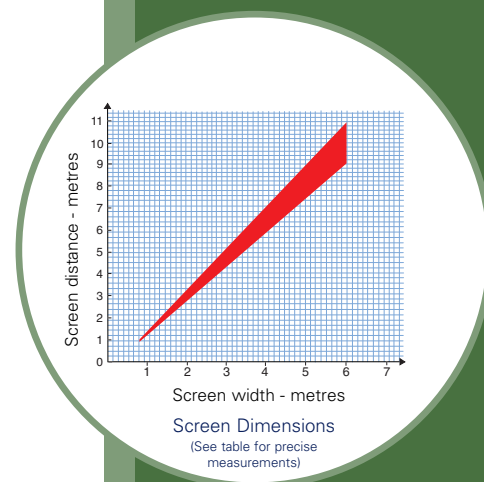

HITACHI DIGITAL MEDIA

Hitachi Europe Ltd
Whitebrook Park
Lower Cookham Road
Maidenhead

Berkshire SL6 8YA
Tel: 01628 585 000
Fax: 01628 585 500

www.hitachidigitalmedia.com

The specification above and photography is for reference only and may be subject to change.