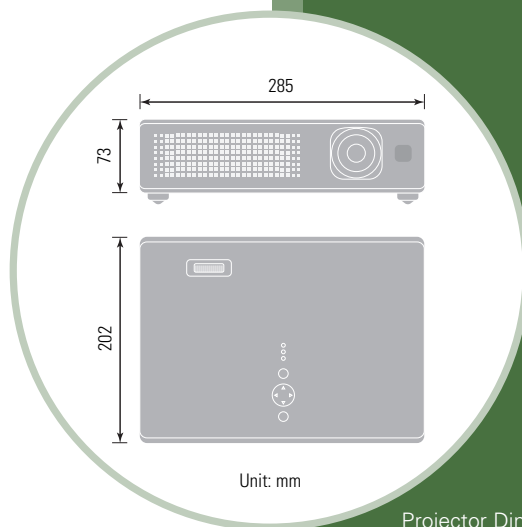

Projector Dimensions