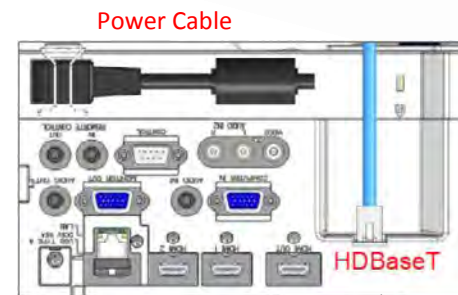

Bright room — ACCENTUALIZER, HDCR OFF

Bright room — ACCENTUALIZER, HDCR ON

Seamless Design

Seamless design in connecting HDBaseT™ and Power Cable as one cable solution.

*For models with HDBaseT

With New Advanced System Features

HDMI-Out

When sharing content on multiple screens by multiple projectors, HDMI-Out is used to bring the content signal from one projector to another.

Specifications

Model Name	CP-X5550	CP-X5555	CP-WX5500	CP-WX5505	CP-WU5500	CP-WU5505
Projection Technology	3LCD, 3 Chip Technology					
Resolution	XGA 1024 x 768		WXGA 1280 x 800		WUXGA 1920 x 1200	
HDBaseT	No	Yes	No	Yes	No	Yes
Light Output	5,800 lumens			5,200 lumens		
Zoom	Manual (x1.6)			Manual (x1.7)		
Focus	Manual					
Lens Shift	Manual (V: 0-50%, H: ± 5%)			Manual (V: 0-50%, H: ± 4.4%)		
Lamp Power	300W					
Screen Size	30" – 300"					
Contrast Ratio	10,000 : 1					
Speaker	16W					
Dimensions (W x H x D)	460 x 138 x 334mm (excluding protruding parts)					
Weight (Approx.)	6.8kg			7.1kg		
Lamp Life (Approx.)	6,000 hours (Eco mode) 4,500 hours (Standard mode)					
Filter Life (Approx.)	10,000 hours					
USB Wireless Adapter	USB-WL-11N					