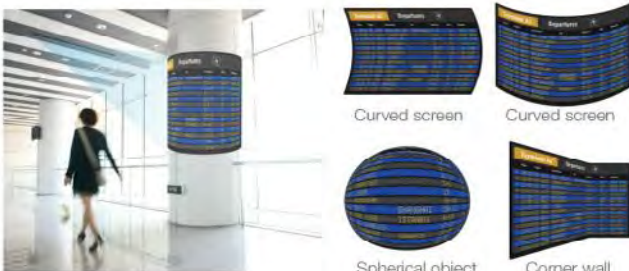

New 5000 Series

High End Features with User-Friendly Functionality

We've Added The Best Original Hitachi Technology

Accentualizer and HDCR (High Dynamic Contrast Range) Image Optimizer

Accentualizer makes pictures more clear by enhancing shade, sharpness and gloss. The HDCR function corrects blurred images caused by bright lighting and creates an effect similar to increased contrast, resulting in clear images even in bright rooms. The new Image Optimizer function adjusts the Accentualizer and HDCR automatically to improve visibility as lamp brightness dims over time.

Bright room — ACCENTUALIZER, HDCR OFF

Bright room — ACCENTUALIZER, HDCR ON

Seamless Design

Seamless design in connecting HDBaseT™ and Power Cable as one cable solution.

*For models with HDBaseT

With New Advanced System Features

Edge Blending & Warping

The Edge blending function achieves seamless projection of one image using multiple projectors. Warping makes projection possible on spherical surfaces and surfaces with corners, as well as conventional flat screens – perfect for digital signage applications!