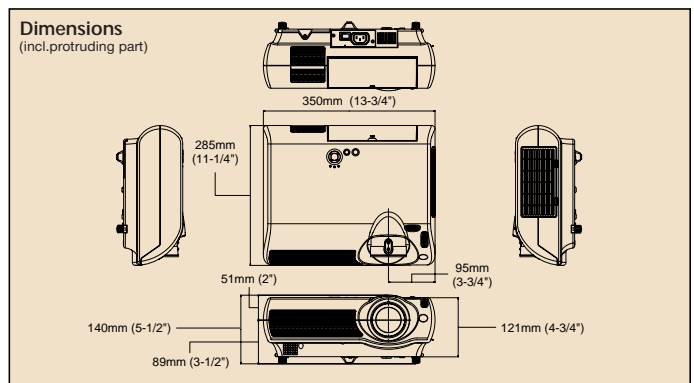

*Design and specifications are subject to change without notice.
*The screen picture and comparison photos in this catalog are simulated.
*LCD panels, polarizers and other optical components and cooling fans may need replacement after prolonged usage.

16:9 Screen			
Screen Size (inch)	a Min	a Max	b (top)
30	0.7m (29")	1.5m (60")	37cm (15")
40	1.0m (40")	2.1m (81")	50cm (20")
50	1.3m (50")	2.6m (102")	62cm (25")
60	1.5m (60")	3.1m (122")	75cm (29")
70	1.8m (71")	3.6m (143")	87cm (34")
80	2.1m (81")	4.2m (163")	100cm (39")
90	2.3m (91")	4.7m (184")	112cm (44")
100	2.6m (101")	5.2m (205")	125cm (49")
120	3.1m (122")	6.2m (246")	149cm (59")
150	3.9m (153")	7.8m (308")	187cm (74")
200	5.2m (204")	10.4m (411")	249cm (98")
250	6.5m (256")	13.0m (513")	311cm (123")
300	7.8m (307")	15.7m (616")	374cm (147")

4:3 Screen			
Screen Size (inch)	a Min	a Max	b (top)
30	0.9m (36")	1.9m (74")	46cm (18")
40	1.2m (49")	2.5m (99")	61cm (24")
50	1.6m (62")	3.2m (125")	76cm (30")
60	1.9m (74")	3.8m (150")	91cm (36")
70	2.2m (87")	4.4m (175")	107cm (42")
80	2.5m (99")	5.1m (200")	122cm (48")
90	2.8m (112")	5.7m (225")	137cm (54")
100	3.2m (124")	6.4m (251")	152cm (60")
120	3.8m (150")	7.6m (301")	183cm (72")
150	4.8m (187")	9.6m (377")	229cm (90")
200	6.4m (250")	12.8m (503")	305cm (120")
250	8.0m (313")	16.0m (629")	381cm (150")
300	9.5m (376")	19.2m (755")	457cm (180")

Hitachi, Ltd. Digital Media Division (Yokohama Plant) has received ISO 14001 certification.