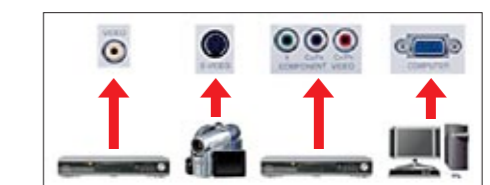

Assured of the Highest Quality Connection

The PJ-TX10 is equipped with composite, S-Video, component, and RGB terminals for full signal compatibility.