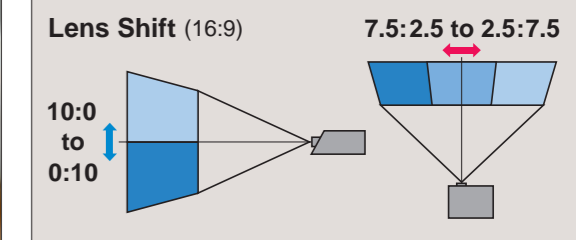

ENTERTAINMENT PROJECTOR
PJ-TX10

Even if you use the PJ-TX10 in a relatively small room, its short focal length lens can project a large image (100" at 2.6m). What's more, horizontal lens shift means you can place the projector to the side, so you enjoy the best viewing position.

With the PJ-TX10, you're always in the best position.

In a large room, place the projector on a shelf in the rear, so you have the best position in front of the screen.

ENTERTAINMENT PROJECTOR
PJ-TX10

Even from far away, the PJ-TX10 can project a large image (100" at 5.2m) thanks to its 2x optical zoom capability. And vertical lens shift means you can install it in a high location. The PJ-TX10 will give your room a realistic theater atmosphere.

Flexible Placement

You can easily adjust the position of the image both horizontally or vertically just by turning a dial. Horizontal lens shift lets you move the image right and left, so you can place the projector to the side and sit in the best position in front of the screen. Vertical lens shift adjusts the image up and down, so you can install the projector in a high location in a large room. And because the lens is moved by an optical system, you can adjust the image without the deterioration in picture quality that can be caused by digital compensation.

Enjoy a Large Image from Near to Far

The powerful 2x optical zoom lens allows you to place the projector in the most convenient location in a large room. It can be positioned within a 2.6m to 5.2m range to project a large 100" image.