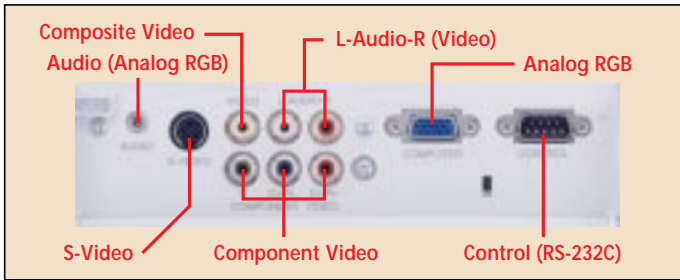

Assured of the Highest Quality Connection

The PJ-TX10 is equipped with composite, S-Video, component, and RGB terminals for full signal compatibility.

A Remote Control that's Truly Easy to Use

You can use the remote control to turn the power on and off and change the input signal or picture mode with a single touch.

ENTERTAINMENT PROJECTOR PJ-TX10

Specifications		
Model name	PJ-TX10	
Liquid crystal panel structure	0.55" polysilicon active-matrix TFT x 3	
Number of pixels	409,920 pixels (V480 x H854)	
Resolution	854 x 480 color pixels	
Noise (Whiper mode)	25dB	
Frequency	f _H [kHz]	15-91
	f _V [Hz]	50-120
Lens	Manual zoom (F=1.6-2.8) 1:2.0	
Lamp	130W UHB	
Brightness	700 ANSI Lumens	
Contrast ratio	800 : 1	
Speaker	1W x 1	
Power supply	AC100-120V/AC220-240V	
Operating temperature	0-35°C (32-95°F)	
Input signals	RGB input	VGA, SVGA, XGA, SXGA, MAC13", MAC16"
	Video input	NTSC, NTSC4.43, PAL, PAL60, SECAM, M-PAL, N-PAL, HDTV: 750p (720p), 1125i (1080i/1035i) SDTV: 525i (480i), 525p (480p), 625i (575i)
Terminals	Video input	S-Video: Mini DIN 4-pin terminal x 1 Composite video: RCA jack terminal x 1 Component video: RCA jack terminal x 3 Audio: RCA jack terminal x 2 (L/R)
	RGB input	Analog RGB: D-sub 15-pin shrink terminal x 1 Audio: Stereo mini jack x 1
	Control terminal	D-sub 9-pin shrink terminal x 1
Regulatory approvals	UL60950/C-UL, FCC Part 15, Class B, CE, TUV EN60950	
Dimensions (WxHxD)	350x121x285mm (13-3/4"x4-3/4"x11-1/4") [excl. protruding part]	
Weight	3.6kg (7 lbs. 15 oz.)	
Standard accessories	Remote control, Batteries, Power cord, Video cable (for video/audio), Safety instruction, Quick guide, User's manual	