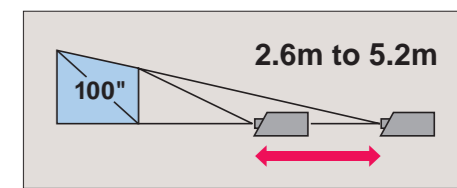

ENTERTAINMENT PROJECTOR
PJ-TX10

Even if you use the PJ-TX10 in a relatively small room, its short focal length lens can project a large image (100" at 2.6m). What's more, horizontal lens shift means you can place the projector to the side, so you enjoy the best viewing position.

With the PJ-TX10, you're always in the best position.

In a large room, place the projector on a shelf in the rear, so you have the best position in front of the screen.

ENTERTAINMENT PROJECTOR
PJ-TX10

Even from far away, the PJ-TX10 can project a large image (100" at 5.2m) thanks to its 2x optical zoom capability. And vertical lens shift means you can install it in a high location. The PJ-TX10 will give your room a realistic theater atmosphere.

Flexible Placement

You can easily adjust the position of the image both horizontally or vertically just by turning a dial. Horizontal lens shift lets you move the image right and left, so you can place the projector to the side and sit in the best position in front of the screen. Vertical lens shift adjusts the image up and down, so you can install the projector in a high location in a large room. And because the lens is moved by an optical system, you can adjust the image without the deterioration in picture quality that can be caused by digital compensation.

Enjoy a Large Image from Near to Far

The powerful 2x optical zoom lens allows you to place the projector in the most convenient location in a large room. It can be positioned within a 2.6m to 5.2m range to project a large 100" image.