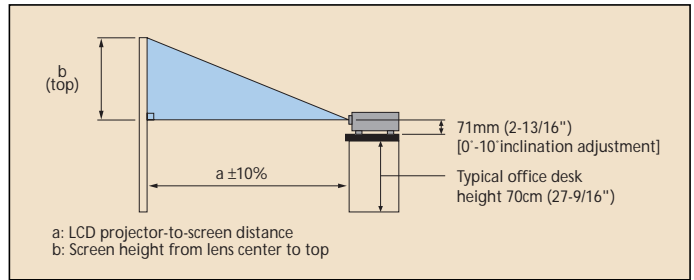

ENTERTAINMENT PROJECTOR PJ-TX10

Specifications		
Model name	PJ-TX10	
Liquid crystal panel structure	0.55" polysilicon active-matrix TFT x 3	
Number of pixels	409,920 pixels (V480 x H854)	
Resolution	854 x 480 color pixels	
Noise (Whiper mode)	25dB	
Frequency	f _H [kHz]	15-91
	f _V [Hz]	50-120
Lens	Manual zoom (F=1.6-2.8) 1:2.0	
Lamp	130W UHB	
Brightness	700 ANSI Lumens	
Contrast ratio	800 : 1	
Speaker	1W x 1	
Power supply	AC100-120V/AC220-240V	
Operating temperature	0-35°C (32-95°F)	
Input signals	RGB input	VGA, SVGA, XGA, SXGA, MAC13", MAC16"
	Video input	NTSC, NTSC4.43, PAL, PAL60, SECAM, M-PAL, N-PAL, HDTV: 750p (720p), 1125i (1080i/1035i) SDTV: 525i (480i), 525p (480p), 625i (575i)
Terminals	Video input	S-Video: Mini DIN 4-pin terminal x 1 Composite video: RCA jack terminal x 1 Component video: RCA jack terminal x 3 Audio: RCA jack terminal x 2 (L/R)
	RGB input	Analog RGB: D-sub 15-pin shrink terminal x 1 Audio: Stereo mini jack x 1
	Control terminal	D-sub 9-pin shrink terminal x 1
Regulatory approvals	UL60950/C-UL, FCC Part 15, Class B, CE, TUV EN60950	
Dimensions (WxHxD)	350x121x285mm (13-3/4"x4-3/4"x11-1/4") [excl. protruding part]	
Weight	3.6kg (7 lbs. 15 oz.)	
Standard accessories	Remote control, Batteries, Power cord, Video cable (for video/audio), Safety instruction, Quick guide, User's manual	