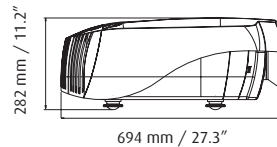

Note: that to calculate Projection Distance the above focal lengths should be divided by 1.25.

Control

Communication
1 x D connector for RS232 in / out

Electronics

Scan frequencies
• Horizontal: 15 - 90kHz
• Vertical: 50Hz - Synchronous 60Hz no limit

Compatibility
• Compatible with all current video sources (PAL, Secam, NTSC) in Composite, S-VHS, Component or RGB formats
• All 18 ATSC formats
• All computer graphics formats from VGA to UXGA (75Hz)
• Most Macintosh computers
• Electronic workstations with a resolution of up to 1600 x 1200 pixels at 75Hz
• Most sources with a pixel clock to 160MHz
• DVI sources up to SXGA

Inputs
• Configurable 5 BNC Input (5 x Video or 2 x Svideo or component + 2 Video or 1 Svideo, or RGB)
• Composite Video (BNC)
• Svideo (4 pin minim DIN)
• DVI (Digital Visual Interface)

Mechanical

AC power
90-240 Auto range

Power consumption
Single lamp mode: 355 W
Dual lamp mode: 650 W

Dimensions (H x W x L)
282 x 605 x 694 mm
11.2 x 23.9 x 27.3 inch

Weight
Net weight: 25kg / 55lbs.

Noise
Single lamp mode: 39dB
Dual lamp mode: 43dB

Options

SDI (Serial Digital Input)
Ceiling mount
Spare lamp

Order information

Projector	
Barco EP10	R9010120
Lamp 250W	R9841880
Ceiling Mount	R9842330
Ceiling Mount extension support	R9841260

Lenses	
RLD 0.8:1	R9832640
RLD 1.5 - 1.8:	R9832642
RLD 1.8 - 2.25:11	R9832643
RLD 2.25 - 3.1:1	R9832644
RLD 3.0 - 4.5:1	R9832645
RLD 4.5 - 7.1:1	R9832646

Barco Projection Systems is an ISO 9001 registered company

Barco Digital Cinema is a member of the International Theater Equipment Association

The information and data given are typical for the equipment described. However any individual item is subject to change without prior notice.

Barco Digital Cinema - Belgium
Noordlaan 5, 8520 Kuurne
Tel. +32 56 36 84 93 - Fax +32 56 36 88 62
e-mail: info.bdc.bps@barco.com

Barco Inc. - USA
3240 Town Point Drive, Kennesaw, GA 30144
Tel. +1 770 218 3200 - Fax +1 770 218 3250
e-mail: sales.us.bps@barco.com

www.d-cine.barco.com