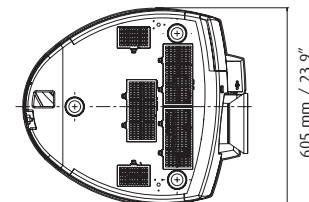

Note: that to calculate Projection Distance the above focal lengths should be divided by 1.25.

Control

Communication
1 x D connector for RS232 in / out

Electronics

Scan frequencies
• Horizontal: 15 - 90kHz
• Vertical: 50Hz - Synchronous 60Hz no limit

Compatibility
• Compatible with all current video sources (PAL, Secam, NTSC) in Composite, S-VHS, Component or RGB formats
• All 18 ATSC formats
• All computer graphics formats from VGA to UXGA (75Hz)
• Most Macintosh computers
• Electronic workstations with a resolution of up to 1600 x 1200 pixels at 75Hz
• Most sources with a pixel clock to 160MHz
• DVI sources up to SXGA

Inputs
• Configurable 5 BNC Input (5 x Video or 2 x Svideo or component + 2 Video or 1 Svideo, or RGB)
• Composite Video (BNC)
• Svideo (4 pin minim DIN)
• DVI (Digital Visual Interface)

Mechanical

AC power
90-240 Auto range

Power consumption
Single lamp mode: 355 W
Dual lamp mode: 650 W

Dimensions (H x W x L)
282 x 605 x 694 mm
11.2 x 23.9 x 27.3 inch

Weight
Net weight: 25kg / 55lbs.

Noise
Single lamp mode: 39dB
Dual lamp mode: 43dB

Options

SDI (Serial Digital Input)
Ceiling mount
Spare lamp

Order information

Projector	
Barco EP10	R9010120
Lamp 250W	R9841880
Ceiling Mount	R9842330
Ceiling Mount extension support	R9841260

Lenses	
RLD 0.8:1	R9832640
RLD 1.5 - 1.8:	R9832642
RLD 1.8 - 2.25:11	R9832643
RLD 2.25 - 3.1:1	R9832644
RLD 3.0 - 4.5:1	R9832645
RLD 4.5 - 7.1:1	R9832646

Barco Projection Systems is an ISO 9001 registered company

Barco Digital Cinema is a member of the International Theater Equipment Association

The information and data given are typical for the equipment described. However any individual item is subject to change without prior notice.

Barco Digital Cinema - Belgium
Noordlaan 5, 8520 Kuurne
Tel. +32 56 36 84 93 - Fax +32 56 36 88 62
e-mail: info.bdc.bps@barco.com

Barco Inc. - USA
3240 Town Point Drive, Kennesaw, GA 30144
Tel. +1 770 218 3200 - Fax +1 770 218 3250
e-mail: sales.us.bps@barco.com

www.d-cine.barco.com