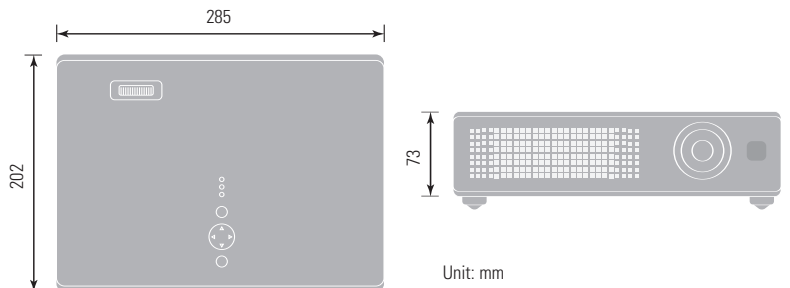

POWER

Power Supply	100-120/220-240V
Power Consumption	240W

PHYSICAL

Dimensions (W x H x D)	285 x 73 x 202mm (excluding feet and extrusions)
Weight	2.3Kg
Noise Level	38dB/32dB

MISCELLANEOUS

Lamp indicator light, Power indicator light, Temp indicator light, Ceiling Mount image, Rear Projection Image

OPTIONAL ACCESSORIES

Replacement Lamp	DT00701
------------------	---------

a: Projection Distance
b: Lens centre to the higher edge of the screen
c: Lens centre to the lower edge of the screen

Image Size 4:3