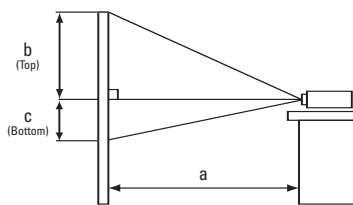

POWER

Power Supply	100-120/220-240V
Power Consumption	240W

PHYSICAL

Dimensions (W x H x D)	285 x 73 x 202mm (excluding feet and extrusions)
Weight	2.3Kg
Noise Level	38dB/32dB

MISCELLANEOUS

Lamp indicator light, Power indicator light, Temp indicator light, Ceiling Mount image, Rear Projection Image

OPTIONAL ACCESSORIES

Replacement Lamp	DT00701
------------------	---------

a: Projection Distance
b: Lens centre to the higher edge of the screen
c: Lens centre to the lower edge of the screen

Image Size 4:3