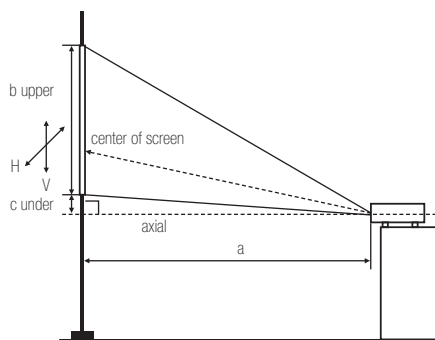

LP-WU6500

1-Chip DLP laser projector, 5,000 ANSI Lumens, 30,000:1 contrast ratio, WUXGA (1920 x 1200) resolution

HITACHI
Inspire the Next

Technical Specifications

a: Projection distance from centre of lens to the screen.

OPTICAL

Display System	1-chip DLP (0.67 inches)
Resolution	WUXGA (1920 x 1200)
Light Output (Brightness) ANSI Lumens	5,000 (Normal)
Contrast Ratio	30,000:1
Lens	Built-in
Lens Zoom	Manual Zoom x 1.65
Lens Focus	Manual Focus
Lens Shift	Manual
Projection Lens F Number	2.45 – 3.13
Throw Distance	1.5m – 5m
Distance to Width Ratio / Throw Ratio (:1)	1.15 – 1.9
Diagonal Display Size	36.7 – 201.9 inches

FEATURES

Installation	Rear, Ceiling, Tabletop, Portrait, 360° Projection
Speakers	5W Stereo
Digital Keystone	Horizontal: ±25 degrees, Vertical: ±30 degrees
Picture Modes	Presentation, Bright, Game, Movie, Vivid, TV, sRGB, DICOM SIM
Picture Adjustments	ASPECT selection(16:10 / 4:3 / 16:9 / Letter Box / Native / 2.35:1), Image blank by RS232C / Remote control, Mirror Reverse Image, Up-side Down Image
Network Features	Projector Control, Projector Management
Security Features	Pin Lock, Key Lock
Supported Languages	27 Languages (English, French, German, Spanish, Portuguese, Simplified Chinese, Traditional Chinese, Italian, Norwegian, Swedish, Dutch, Russian, Polish, Finnish, Greek, Korean, Hungarian, Czech, Arabic, Turkish, Vietnamese, Japanese, Thai, Farsi, Hebrew, Danish, French Canadian)

COMPATIBILITY

Computer	IBM Compatible VGA, SVGA, XGA, WXGA, WXGA+, SXGA, SXGA+, UXGA, WUXGA
Video	525i(480i), 525p(480p), 625i(576i), 625p(576p) 1125i(1080i@50/60), 1125p(1080p@50/60)

CONNECTIONS

Digital Input	HDBaseT, HDMI x 3 (HDCP Compliant, HDMI 3 is shared with MHL)
Analogue Input	15-pin Mini-D-Sub x 1 (shared with analog component video input)
Video Output	RCA Jack x 1, 15 pin Mini D-Sub x 1 (shared with analog computer input)
Audio Input	3.5mm Stereo Mini Jack x 1, RCA jack L/R x 1
Audio Output	3.5mm Stereo Mini Jack x 1
RS-232C Control	1 x 9-pin D-Sub
Wireless LAN	No
Wired LAN	RJ45 jack x 1
USB Type-A	USB type A x 1 (for USB power supply, 5V/1.5A)
USB Type-B	USB Type B x 1 (for service)
Wired Remote I/O	No

POWER

Power Supply	AC 100V – 240V (50/60 Hz)
Power Consumption Operating / Standby	5A / 500W / Less than 0.5W

PHYSICAL

Weight	11.4kg
Dimensions (W x H x D)	360 x 164 x 442mm
Operation Noise	36dB (Normal), 34dB (Eco)

CERTIFICATION

Certification	CE Marking, EN61000-3-2, EN61000-3-3, EN55032(class A), EN55024(EMC directive), EN60950-1 (Low voltage directive), WEEE/RoHS compliant

ACCESSORIES

Supplied Accessories	Power cord (EU cord, US cord), Remote Control (HL03171) x 1, AAA Battery x 2, RGB cable (1.8m) x1, 3D Sync cable x 1, EAC document x 1
Remote Control	HL03171

WARRANTY

Projector / Light Source Warranty	10,000 hours / 5 years (whichever comes first) (for extended warranty please contact your local dealer)

THROW CHART 16:10 ASPECT RATIO (BUILT-IN LENS)