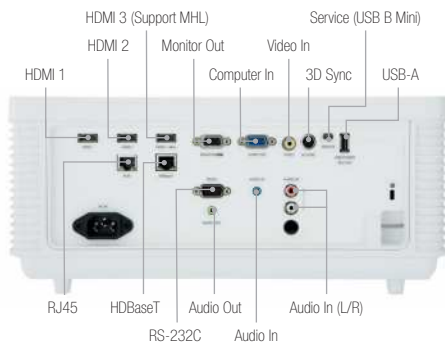

LP-WU6500

1-Chip DLP laser projector, 5,000 ANSI Lumens, 30,000:1 contrast ratio, WUXGA (1920 x 1200) resolution

HITACHI
Inspire the Next

Technical Specifications

a: Projection distance from centre of lens to the screen.

OPTICAL

Display System	1-chip DLP (0.67 inches)
Resolution	WUXGA (1920 x 1200)
Light Output (Brightness) ANSI Lumens	5,000 (Normal)
Contrast Ratio	30,000:1
Lens	Built-in
Lens Zoom	Manual Zoom x 1.65
Lens Focus	Manual Focus
Lens Shift	Manual
Projection Lens F Number	2.45 – 3.13
Throw Distance	1.5m – 5m
Distance to Width Ratio / Throw Ratio (:1)	1.15 – 1.9
Diagonal Display Size	36.7 – 201.9 inches

FEATURES

Installation	Rear, Ceiling, Tabletop, Portrait, 360° Projection
Speakers	5W Stereo
Digital Keystone	Horizontal: ±25 degrees, Vertical: ±30 degrees
Picture Modes	Presentation, Bright, Game, Movie, Vivid, TV, sRGB, DICOM SIM
Picture Adjustments	ASPECT selection(16:10 / 4:3 / 16:9 / Letter Box / Native / 2.35:1), Image blank by RS232C / Remote control, Mirror Reverse Image, Up-side Down Image
Network Features	Projector Control, Projector Management
Security Features	Pin Lock, Key Lock
Supported Languages	27 Languages (English, French, German, Spanish, Portuguese, Simplified Chinese, Traditional Chinese, Italian, Norwegian, Swedish, Dutch, Russian, Polish, Finnish, Greek, Korean, Hungarian, Czech, Arabic, Turkish, Vietnamese, Japanese, Thai, Farsi, Hebrew, Danish, French Canadian)