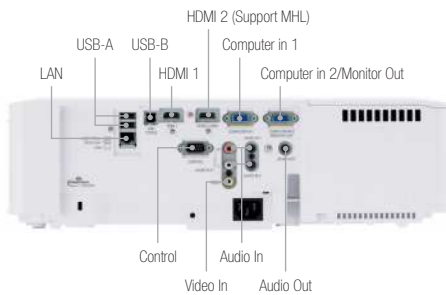

CP-EW5001WN

3LCD Lamp projector, 5000 ANSI Lumens, 16,000:1 contrast ratio, WXGA (1280 x 800) resolution

HITACHI
Inspire the Next

Technical Specifications

a: Projection distance from centre of lens to the screen.

Hitachi Throw Calculator:

<http://www.hitachidigitalmedia.com/en-gb/throw-distance-calculator>

OPTICAL

Display System	3LCD (0.59 inches) aspect ratio 16:10
Resolution	WXGA (1280 x 800)
Light Output (Brightness) ANSI Lumens	5000 (Normal)
Contrast Ratio	16,000:1
Lamp Life (Hours)	4500 (Normal), 6000 (Eco)
Lens	Built-in
Lens Zoom	Manual Zoom x 1.6
Lens Focus	Manual Focus
Lens Shift	Not Supported
Projection Lens F Number	1.65 - 2.15
Focus Distance	0.9 - 9.2m (Wide), 1.4 - 14.8m (Tele)
Distance to Width Ratio/ Throw Ratio (:1)	1.4 (Wide), 2.3 (Tele)
Diagonal Display Size	30 - 300 inches

FEATURES

Installation	Ceiling, Tabletop, Rear
Speakers	16W Mono
Digital Keystone	Horizontal: ± 30 degrees, Vertical: ± 30 degrees
Picture Modes	Standard, Cinema, Dynamic, Board (Black), Board (Green), Whiteboard, Daytime, Photo, Diacom SIM.
Picture Adjustments	ASPECT selection (Normal/4:3/16:9/16:10/14:9/Zoom), Perfect Fit (4 corners and 4 sides), Frame Lock (Data signal with vertical frequency of 49 to 51 Hz, 59 to 61 Hz), HDCR, Image blank by RS232C/Remote control, Image Optimizer, Magnify, Mirror Reverse Image, Up-side Down Image
Network Features	Wireless Capability(Optional), Multi Projector, Moderator Control Mode, Projector Quick Connection (ios / Android app), Projector Monitoring and Control from a Remote Location, E-mail Alerts
Security Features	Password/Myscreen Password, Pin Lock, Key Lock
Supported Languages	34 Languages (English, French, German, Spanish, Italian, Norwegian, Dutch, Japanese, Portuguese, Simplified Chinese, Traditional Chinese, Korean, Swedish, Russian, Finnish, Polish, Turkey, Arabian, Persian, Czech, Danish, Hungarian, Romanian, Slovenian, Croatian, Greek, Lithuanian, Estonian, Latvian, Thai, Portuguese(Brazil), Indonesian, Vietnamese, Hebrew)