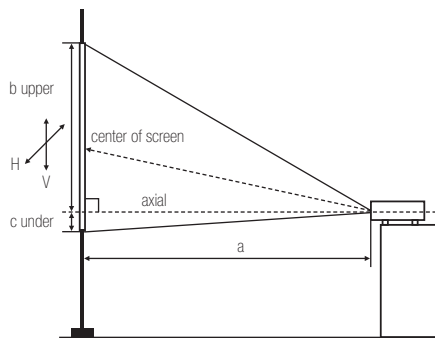

CP-EW5001WN

3LCD Lamp projector, 5000 ANSI Lumens, 16,000:1 contrast ratio, WXGA (1280 x 800) resolution

HITACHI
Inspire the Next

Technical Specifications

a: Projection distance from centre of lens to the screen.

THROW CHART 16:10 ASPECT RATIO (BUILT-IN LENS)

Screen size (diagonal)	HxV		Projection distance (a)		Screen height (cm)	
	(m)	(m)	Wide (m)	Tele (m)	b upper	c under
30" (0.8 m)	0.6	0.4	0.9	1.4	4	36
60" (1.5 m)	1.3	0.8	1.8	2.9	8	73
80" (2.0 m)	1.7	1.1	2.4	3.9	11	97
100" (2.5 m)	2.2	1.3	3.0	4.9	13	121
120" (3.0 m)	2.6	1.6	3.6	5.9	16	145
200" (5.1 m)	4.3	2.7	6.1	9.9	27	242
300" (7.6 m)	6.5	4.0	9.2	14.8	40	363

THROW CHART 16:9 ASPECT RATIO (BUILT-IN LENS)

Screen size (diagonal)	HxV		Projection distance (a)		Screen height (cm)	
	(m)	(m)	Wide (m)	Tele (m)	b upper	c under
30" (0.8 m)	0.7	0.4	0.9	1.5	2	35
60" (1.5 m)	1.3	0.7	1.9	3.0	4	71
80" (2.0 m)	1.8	1.0	2.5	4.0	6	94
100" (2.5 m)	2.2	1.2	3.1	5.0	7	118
120" (3.0 m)	2.7	1.5	3.7	6.1	8	141
200" (5.1 m)	4.4	2.5	6.3	10.1	14	235
300" (7.6 m)	6.6	3.7	9.4	15.2	21	353

Hitachi Throw Calculator:

<http://www.hitachidigitalmedia.com/en-gb/throw-distance-calculator>

OPTICAL

Display System	3LCD (0.59 inches) aspect ratio 16:10
Resolution	WXGA (1280 x 800)
Light Output (Brightness) ANSI Lumens	5000 (Normal)
Contrast Ratio	16,000:1
Lamp Life (Hours)	4500 (Normal), 6000 (Eco)
Lens	Built-in
Lens Zoom	Manual Zoom x 1.6
Lens Focus	Manual Focus
Lens Shift	Not Supported
Projection Lens F Number	1.65 - 2.15
Focus Distance	0.9 - 9.2m (Wide), 1.4 - 14.8m (Tele)
Distance to Width Ratio/ Throw Ratio (:1)	1.4 (Wide), 2.3 (Tele)
Diagonal Display Size	30 - 300 inches

FEATURES

Installation	Ceiling, Tabletop, Rear
Speakers	16W Mono
Digital Keystone	Horizontal: ± 30 degrees, Vertical: ± 30 degrees
Picture Modes	Standard, Cinema, Dynamic, Board (Black), Board (Green), Whiteboard, Daytime, Photo, Diacom SIM.
Picture Adjustments	ASPECT selection (Normal/4:3/16:9/16:10/14:9/Zoom), Perfect Fit (4 corners and 4 sides), Frame Lock (Data signal with vertical frequency of 49 to 51 Hz, 59 to 61 Hz), HDCR, Image blank by RS232C/Remote control, Image Optimizer, Magnify, Mirror Reverse Image, Up-side Down Image
Network Features	Wireless Capability(Optional), Multi Projector, Moderator Control Mode, Projector Quick Connection (ios / Android app), Projector Monitoring and Control from a Remote Location, E-mail Alerts
Security Features	Password/Myscreen Password, Pin Lock, Key Lock
Supported Languages	34 Languages (English, French, German, Spanish, Italian, Norwegian, Dutch, Japanese, Portuguese, Simplified Chinese, Traditional Chinese, Korean, Swedish, Russian, Finnish, Polish, Turkey, Arabian, Persian, Czech, Danish, Hungarian, Romanian, Slovenian, Croatian, Greek, Lithuanian, Estonian, Latvian, Thai, Portuguese(Brazil), Indonesian, Vietnamese, Hebrew)

COMPATIBILITY

Computer	IBM Compatible VGA, SVGA, XGA, WXGA SXGA/WSXGA+/HD/UXGA (compressed)
Video	525i(480i), 525p(480p), 625i(576i), 625p(576p) 1125i(1080i@50/60), 750p(720p@50/60), 1125p(1080p@50/60)

CONNECTIONS