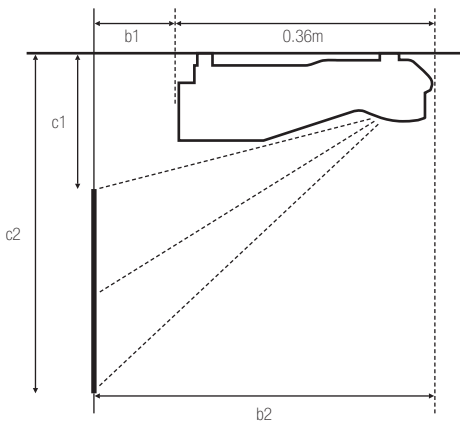

THROW CHART 16:10 ASPECT RATIO

Screen size (diagonal)	Projection distance (m)		Screen height (cm)	
	b1	b2	c1	c2
60" (1.5 m)	0.128	0.488	0.313	1.121
70" (1.8 m)	0.198	0.558	0.351	1.293
80" (2.0 m)	0.268	0.628	0.388	1.465
90" (2.3 m)	0.338	0.698	0.426	1.683
100" (2.5 m)	0.408	0.768	0.464	1.810

THROW CHART 16:9 ASPECT RATIO

Screen size (diagonal)	Projection distance (m)		Screen height (cm)	
	b1	b2	c1	c2
60" (1.5 m)	0.139	0.500	0.319	1.149
70" (1.8 m)	0.211	0.572	0.358	1.326
80" (2.0 m)	0.283	0.644	0.397	1.504
90" (2.3 m)	0.355	0.716	0.435	1.681
100" (2.5 m)	0.427	0.787	0.474	1.858

Hitachi Throw Calculator:
<http://www.hitachidigitalmedia.com/en-gb/throw-distance-calculator>

OPTICAL

Display System	3LCD (0.59 inches) aspect ratio 16:10
Resolution	WXGA (1280 x 800)
Light Output (Brightness) ANSI Lumens	3700 (Normal)
Contrast Ratio	16,000:1
Lamp Life (Hours)	4000 (Normal), 6000 (Eco-2)
Lens	Built-in
Lens Zoom	Digital Zoom x 1.35
Lens Focus	Powered Focus
Lens Shift	Not Supported
Projection Lens F Number	1.6
Throw Distance	0.41m – 0.69m (center of glass to screen)
Distance to Width Ratio/ Throw Ratio (:1)	0.3
Diagonal Display Size	60 – 100 inches

FEATURES

Installation	Ceiling, Tabletop, Rear
Speakers	16W Mono
Digital Keystone	Horizontal: ±5 degrees, Vertical: ±5 degrees
Picture Modes	Normal, Cinema, Dynamic, Board (Black), Board (Green), Whiteboard, Daytime, Photo, DICOM SIM, ASPECT selection (Normal/4:3/16:9/16:10/14:9/Zoom/Native), Perfect Fit (4 corners and 4 sides), Frame Lock (Data signal with vertical frequency of 49 to 51 Hz, 59 to 61 Hz), HDCR, Image blank by RS232C/Remote control, Image Optimizer, Magnify, Mirror Reverse Image, Up-side Down Image
Picture Adjustments	Wireless Capability(Optional), Multi Projector, Moderator Control Mode, Projector Quick Connection (ios / Android app), Projector Monitoring and Control from a Remote Location, E-mail Alerts
Network Features	Wireless LAN
Security Features	Password/Myscreen Password, Pin Lock, Key Lock
Supported Languages	34 Languages (English, French, German, Spanish, Italian, Norwegian, Dutch, Japanese, Portuguese, Simplified Chinese, Traditional Chinese, Korean, Swedish, Russian, Finnish, Polish, Turkey, Arabian, Persian, Czech, Danish, Hungarian, Romanian, Slovenian, Croatian, Greek, Lithuanian, Estonian, Latvian, Thai, Portuguese(Brazil), Indonesian, Vietnamese, Hebrew)

COMPATIBILITY

Computer	IBM Compatible VGA, SVGA, XGA, WXGA, WXGA+/SXGA/SXGA+/UXGA (compressed)
Video	525i(480i), 525p(480p), 625i(576i), 625p(576p), 1125i(1080i@50/60), 1125p(1080p@50/60)

CONNECTIONS