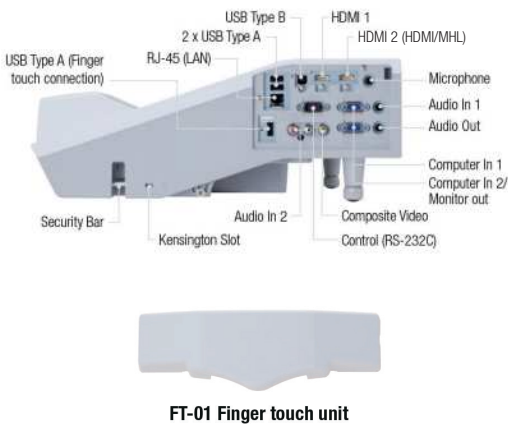

CP-TW3506

Interactive 3LCD Lamp projector, 3700 ANSI Lumens, 16,000:1 contrast ratio, WXGA (1280 x 800) resolution

HITACHI
Inspire the Next

Technical Specifications

FT-01 Finger touch unit

THROW CHART 16:10 ASPECT RATIO

Screen size (diagonal)	Projection distance (m)		Screen height (cm)	
	b1	b2	c1	c2
60" (1.5 m)	0.128	0.488	0.313	1.121
70" (1.8 m)	0.198	0.558	0.351	1.293
80" (2.0 m)	0.268	0.628	0.388	1.465
90" (2.3 m)	0.338	0.698	0.426	1.683
100" (2.5 m)	0.408	0.768	0.464	1.810

Hitachi Throw Calculator:
<http://www.hitachidigitalmedia.com/en-gb/throw-distance-calculator>

OPTICAL

Display System	3LCD (0.59 inches) aspect ratio 16:10
Resolution	WXGA (1280 x 800)
Light Output (Brightness) ANSI Lumens	3700 (Normal)
Contrast Ratio	16,000:1
Lamp Life (Hours)	4000 (Normal), 6000 (Eco-2)
Lens	Built-in
Lens Zoom	Digital Zoom x 1.35
Lens Focus	Powered Focus
Lens Shift	Not Supported
Projection Lens F Number	1.6
Throw Distance	0.41m – 0.69m (center of glass to screen)
Distance to Width Ratio/ Throw Ratio (:1)	0.3
Diagonal Display Size	60 – 100 inches