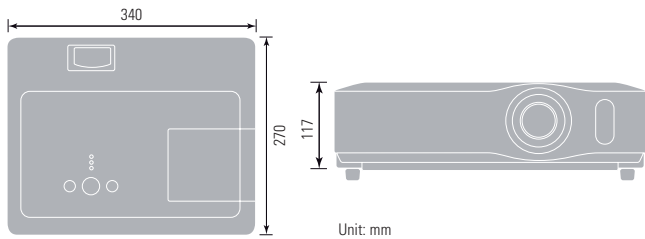

HITACHI
Inspire the Next

CP-X308

Image Size 4:3				
Screen Size (Diagonal)	Projection Distance (a)		Screen Height (cm)	
	min. (m)	max. (m)	b (top)	c (bottom)
40" (1.0)	1.2	1.4	55	6
60" (1.5)	1.8	2.2	82	9
100" (2.5)	3.0	3.6	137	15
150" (3.8)	4.6	5.5	206	23
200" (5.1)	6.1	7.3	274	30
300" (7.6)	9.1	11.0	411	46

CP-X308 Technical Specifications

OPTICAL

LCD Panel		0.63" P-Si TFT x 3
Resolution		XGA: 1024 dots x 768 lines
Brightness	Normal Mode	2600 ANSI Lumens
	Whisper Mode	2100 ANSI Lumens
Contrast Ratio		500:1 (typ)
Lens		F1.7-1.9 (f=19.5-23.4mm) Manual Focus, Manual Zoom x 1.2
Lamp		220W UHB
Lamp Life		2000 (normal)/3000 (whisper)
Projection Distance		0.9 - 11.0m
Distance to Width Ratio (:1)		1.5 (WIDE), 1.8 (TELE)
Diagonal Display Size		30-300" (60"@1.8m, Wide)
Number of Colour		8 Bit/colour, 16.7M colours
Keystone Correction		9:1upward shift, fixed

PHYSICAL

Dimensions (W x H x D)	340 x 117 x 270mm (excluding feet and extrusions)
Weight	4.0Kg (Target)/8.8lbs
Noise Level	35dB/29dB
Air Filter	MU04951

MISCELLANEOUS

Lamp indicator light, Power light, Ceiling Mount image, Rear Projection Image