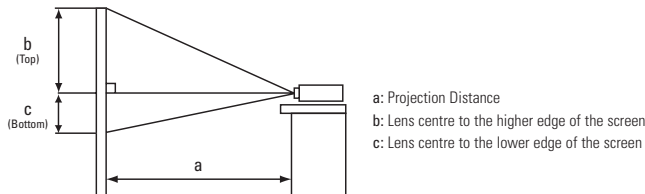

HITACHI
Inspire the Next

CP-X308

Image Size 4:3				
Screen Size (Diagonal)	Projection Distance (a)		Screen Height (cm)	
	min. (m)	max. (m)	b (top)	c (bottom)
40" (1.0)	1.2	1.4	55	6
60" (1.5)	1.8	2.2	82	9
100" (2.5)	3.0	3.6	137	15
150" (3.8)	4.6	5.5	206	23
200" (5.1)	6.1	7.3	274	30
300" (7.6)	9.1	11.0	411	46

CP-X308 Technical Specifications

OPTICAL

LCD Panel		0.63" P-Si TFT x 3
Resolution		XGA: 1024 dots x 768 lines
Brightness	Normal Mode	2600 ANSI Lumens
	Whisper Mode	2100 ANSI Lumens
Contrast Ratio		500:1 (typ)
Lens		F1.7-1.9 (f=19.5-23.4mm) Manual Focus, Manual Zoom x 1.2
Lamp		220W UHB
Lamp Life		2000 (normal)/3000 (whisper)
Projection Distance		0.9 - 11.0m
Distance to Width Ratio (:1)		1.5 (WIDE), 1.8 (TELE)
Diagonal Display Size		30-300" (60"@1.8m, Wide)
Number of Colour		8 Bit/colour, 16.7M colours
Keystone Correction		9:1upward shift, fixed