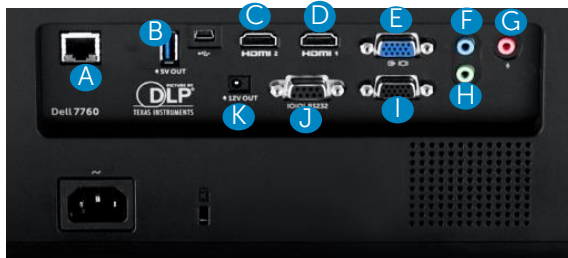

Dell Advanced Projector- 7760

Projector with optional ceiling pole mount kit

Ports and Connectors

- A. RJ45
- B. USB Type A 5V DC / 1.8 A Output
- C. HDMI
- D. HDMI
- E. VGA-In
- F. Audio input (blue)
- G. Microphone (pink)
- H. Audio output (green)
- I. VGA-Out
- J. RS232 (9-pin D-Sub)
- K. 12V DC / 200 mA max relay output

Technology	
Projection System	Single Chip DLP Dual LVDS
Lamp Type	Mercury-free Laser Diode
Native Resolution	FullHD 1080p (1920 x 1080)
Screen Size	26.6" ~ 302"
Contrast Ratio	1,800:1 (native) 100,000:1 (High Contrast Mode)
Brightness (Max)	5,400 ANSI lumens
Colors	1.07b
Lens	
F-Stop	F/2.3 ~ 3.15
Focal Length	1.3m – 8.2m
Lens Offset	105% ~ 130%
Throw Ratio	1.2 (wide) ~ 2.13 (tele)
Lamp Hours	Up to 20,000 hours (Normal Mode)
Keystone	Manual Vertical ($\pm 30^\circ$) / Manual Horizontal ($\pm 30^\circ$) Four corner adjustment
Audio	2 x 10W RMS (Stereo) speaker
3D Capable	Yes
Design Features	
Features	LAN Display, 4-in-1 screen sharing, 360° operation, 24/7 operation, 100% SRGB, 100% Rec. 709
Tilt	Front tilt adjustment wheel (0° ~ 3.6°)
Security	Kensington lock slot (security lock not included) Password protection
Interfaces	
	3x HDMI (1.4a) 1x Audio-In (3.5mm) 1x Audio-Out (3.5mm) 1x D-Sub VGA-In 1x D-Sub VGA-Out 1x Microphone (3.5mm) 2x Powered USB Type A (5V / 1.8 A Output) 1x RS232 (9-pin D-Sub) 1x RJ45 1x 12V DC / 200 mA max. relay output for automatic screen
Dimensions & Weight	
Width	405mm/ 15.94 inches
Height	129mm/ 5.08 inches
Depth	387mm/ 15.24 inches
Weight	24.47 lbs (11.1 kg)
Power	
Power Supply	Universal AC 100-240 V 50-60 Hz with PFC
Power Consumption	Normal Mode: 455W \pm 10% @ 110 Vac Eco-Mode: 280W \pm 10% @ 110 Vac Standby Mode: \leq 0.5 W Network Mode: \leq 3W
Additional Details	
Mounting Options	Front/Rear/Ceiling/Tabletop
Noise	36 dB(A) Typical (Normal Mode) 32 dB(A) Typical (Eco-Mode)
Accessories (Optional)	Additional Remote Control / Dell Wireless Adapter- WR517/ Ceiling Pole Mount Kit