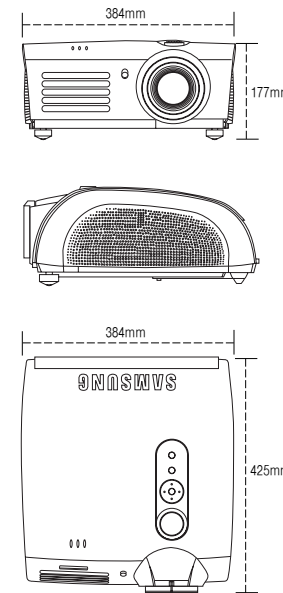

Easy to Use

> Ample Input Terminals

DVI-D(HDCP), Component 1, Component 2, S-Video, Composite, PC input

Light

>> Remote Control with Backlight

The hot-key on the remote control unit can be used for easy installation, operation and screen adjustments.

> Low Fan Noise

The theater mode operates at just 28dB (measured distance of 1m), enabling users to focus on the finest details without missing a whisper in the quietest scenes.

Special Features of SP-H800BE

> DLP™ DarkChip3

With improvements in the DMD chip, the mirror gap and hinge hole which limit brightness and contrast are reduced creating enhanced picture quality. H800BE is equipped with Texas Instruments' newest DarkChip™3 DMD to realize premium quality.

> 8-Segment Color Wheel

The 8-segment color wheel consists of Red, Green, Blue and Dark green, and is rotated at 2.5x speed to realize a 5x speed. Rainbow effect is almost completely removed, and noise in lower gray scale is greatly reduced.

Specifications