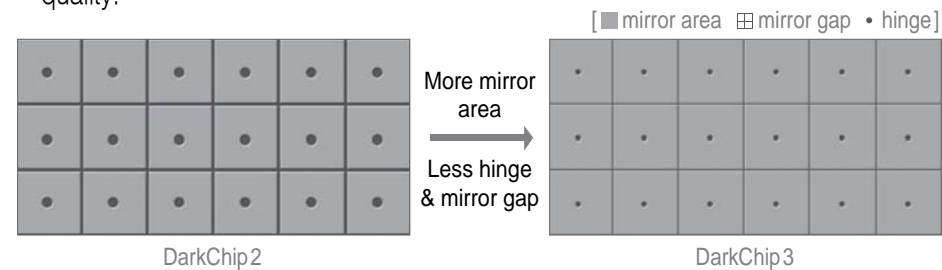

> Low Fan Noise

The theater mode operates at just 28dB (measured distance of 1m), enabling users to focus on the finest details without missing a whisper in the quietest scenes.

Special Features of SP-H800BE

> DLP™ DarkChip3

With improvements in the DMD chip, the mirror gap and hinge hole which limit brightness and contrast are reduced creating enhanced picture quality. H800BE is equipped with Texas Instruments' newest DarkChip™3 DMD to realize premium quality.

> 8-Segment Color Wheel

The 8-segment color wheel consists of Red, Green, Blue and Dark green, and is rotated at 2.5x speed to realize a 5x speed. Rainbow effect is almost completely removed, and noise in lower gray scale is greatly reduced.