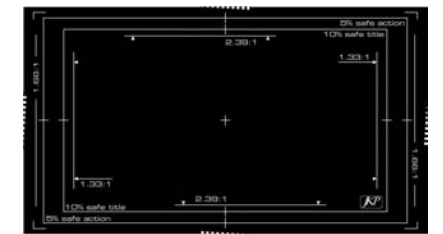

— NTSC standard
 - - - Incorrect colorimetry

Easy to Set Up

> **Setup Pattern** : Diverse patterns for installation and control are built-in.

> **Lens Shift** : The vertical location of the image on the screen can be optimized.