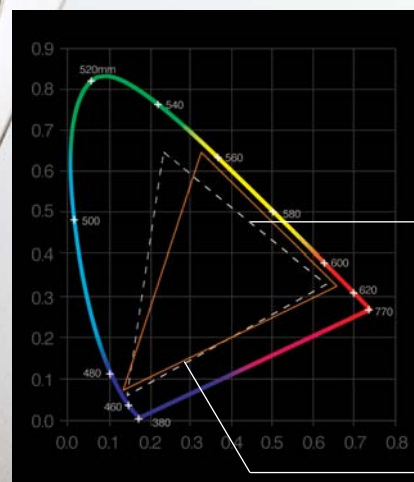

> Joe Kane

Mr. Joe Kane is a household name for AV fans because of his book about video tuning including the first-ever video tuning disk 'Video Standard'. Thanks to this partnership with Joe Kane, Samsung has brought projector quality to a new level of natural and premium images.

— NTSC standard
- - - Incorrect colorimetry