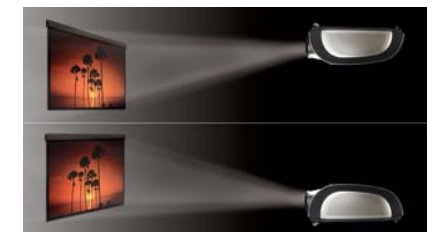

> **Lens Shift** : The vertical location of the image on the screen can be optimized.

Install Position Shift : Whether the projector is on the floor or on the ceiling, the images are properly displayed.