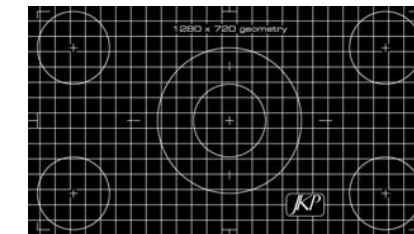

— NTSC standard
 - - - Incorrect colorimetry

Easy to Set Up

> **Setup Pattern** : Diverse patterns for installation and control are built-in.

> **Lens Shift** : The vertical location of the image on the screen can be optimized.