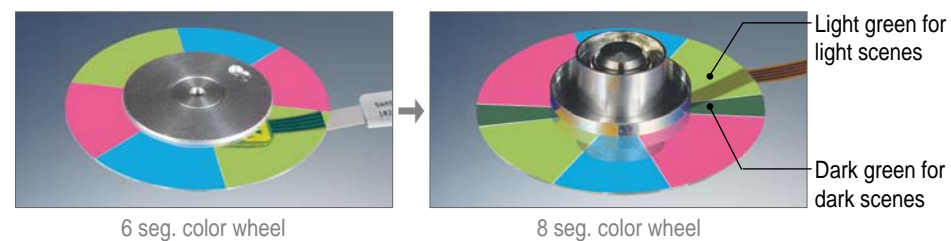

> 8-Segment Color Wheel

The 8-segment color wheel consists of Red, Green, Blue and Dark green, and is rotated at 2.5x speed to realize a 5x speed. Rainbow effect is almost completely removed, and noise in lower gray scale is greatly reduced.