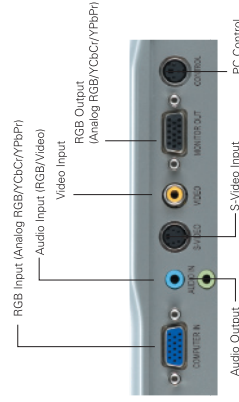

PLUS Vision Corp.
9610 SW SUNSHINE CT.
SUITE 500
BEAVERTON, OR 97005
800-211-9001 · 503-748-8700
www.plus-america.com