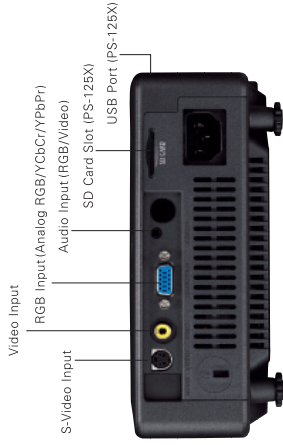

* Presentation mode.

The DLP® logo is a trademark of Texas Instruments.

PS Series

So much more in so little space.

Wireless LAN Equipped with a wireless LAN card to enable cable-free presentations. Eliminates the need for an RGB cable, easing restrictions on where to place the projector. (PS-125X)

Image-viewer facilitates PC-Less presentations Images stored for presentations on USB flash memory sticks or SD cards can be shown without using a PC.*1 (PS-125X)

Quick Start / Unplug & Go The image appears only 18 seconds after the power is turned on. When the power is turned off, the cooling fan continues to operate, even when the power cord is disconnected.

Enhanced Auto Color Wheel

The improved color wheel delivers dramatic improvements in color reproduction. Software enhancements make colors even more vivid than those produced by previous TAXAN projectors.

Auto Keystone Correction

Distortion is adjusted automatically within three seconds after the presentation begins, eliminating the need for manual adjustment.

USB flash memory stick port and SD memory card slot (PS-125X)

U6 Series

Setting the standard – quietly.

Cool and Quiet Because its unique design allows for outstanding heat dispersion, your audience can hear every word without being disturbed by projector fan noise. Operates at only 28dB.*2 A cooler projector means increased lamp life: up to 4,000 hours (U6-132) and 3,000 hours (U6-232).*2

Increased Control Operate your projector, or control multiple projectors, through your PC from one central location utilizing the RS 232 C connection. The Monitor Out port (loop through) allows you to connect to your desktop PC while continuing to view your monitor – an especially useful feature in the classroom.