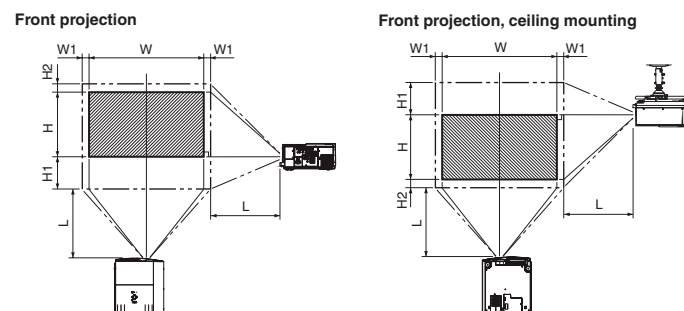

Screen size and projection distance

Refer to the following table to determine the screen size and projection distance.

Diagonal size (inch)	Screen Size				Projection distance (L)				Lens movable range						
	Height (H) (inch)	Width (W) (inch)	Shortest (Wide) (inch)	Longest (Tele) (inch)	H1 (inch)	H2 (inch)	W1 (inch)	W2 (inch)	W3 (inch)						
60	152	29	75	52	133	104	2.6	133	3.4	15	38	4	10	3	7
80	203	39	100	70	177	140	3.5	178	4.5	20	51	5	13	4	9
100	254	49	125	87	221	175	4.5	223	5.7	25	63	7	17	4	11
150	381	74	187	131	332	264	6.7	336	8.5	37	94	10	25	7	17
200	508	98	249	174	443	354	9.0	449	11.4	49	125	13	34	9	22
250	635	123	311	218	553	443	11.2	-	-	62	156	17	42	11	28