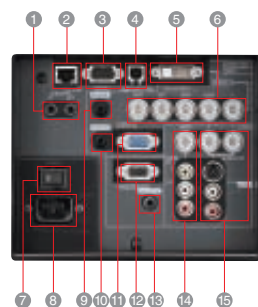

MITSUBISHI ELECTRIC

MULTIMEDIA DATA/VIDEO PROJECTORS

New **HD8000** **FULLHD 1080** **5000lm** HIGH BRIGHTNESS

Input and Output Terminals

- 1 REMOTE IN and OUT terminals
- 2 LAN terminal
- 3 SERIAL terminal (D-SUB 9-pin)
- 4 USB (COMPUTER) terminal
- 5 COMPUTER/COMPONENT VIDEO DVI-D (HDCP) terminal (DVI-D 24-pin)
- 6 COMPUTER / COMPONENT VIDEO IN 1 terminals (R/P_s, G/Y, B/P_s, H/HV, V) (BNC)
- 7 Main power switch O : OFF 1 : ON
- 8 Power jack
- 9 AUDIO IN 1 terminal (Mini jack)
— The AUDIO IN 1 terminal is used for both COMPUTER 1 and DVI input.
- 10 AUDIO IN 2 terminal (Mini jack)
- 11 COMPUTER/COMPONENT VIDEO IN 2 terminal (Mini D-SUB 15-pin)
- 12 MONITOR OUT terminal (Mini D-SUB 15-pin)
- 13 AUDIO OUT terminal (Mini jack)
- 14 VIDEO IN and audio input terminals
- 15 S-VIDEO IN and audio input terminals