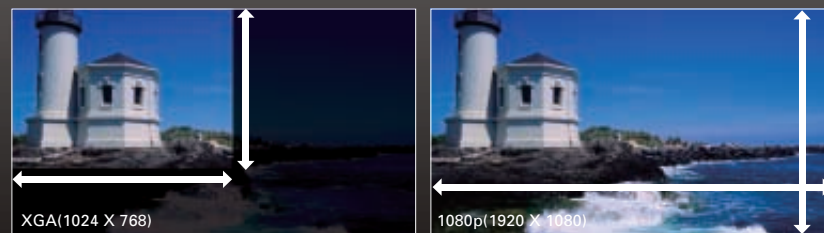

Full 1080p dramatically expands your image

Large capacity visual images are impossible to reproduce in full with conventional XGA projectors. The HD8000 is compatible with HDTV broadcasts and high-definition DVDs to project impressive and full 1080p images in all their original digital glory.