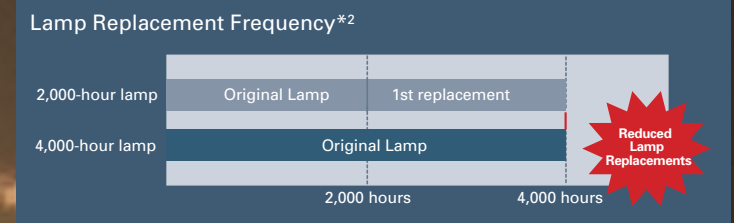

Long 4000hrs Lamp Life

Designed with a lamp temperature controlling system, the HD8000 can support a lamp life of up to 4000 hours*1. The long life lamp makes dramatic reductions in overall cost of ownership by decreasing the frequency of lamp replacements.