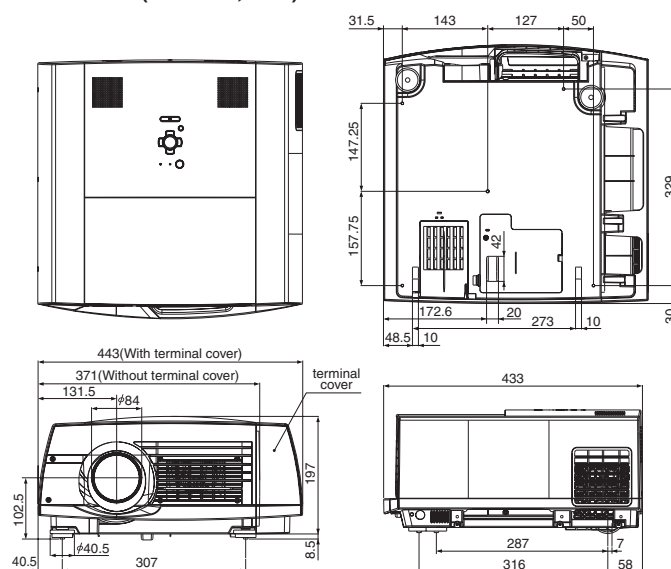

Dimensions (unit: mm, inch)