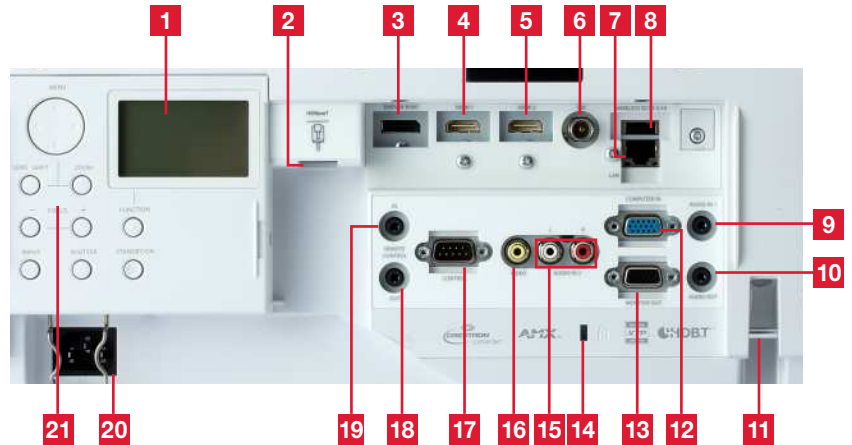

options to accommodate your specific application, and is wireless presentation ready. Plus, embedded networking gives you the ability to manage and control multiple projectors over your LAN (scheduling of events, centralized reporting, image transfer, and e-mail alerts). The MC-WU8701W comes equipped with a status monitor so you'll have access in real time to projector diagnostics. Even with the array of advanced features, Maxell's MC-WU8701W is designed for user-friendly operation and installation convenience.

Front View

Ceiling Mounted

Top View

Side Profile

Seamless Design

## Input/Outputs

- |                   |                              |  |
|-------------------|------------------------------|--|
| 1. Status Monitor | 8. USB Type A (For Wireless) | 15. Audio In 2 (L/R)                             |
| 2. HDBaseT        | 9. Audio In 1                | 16. Composite Video                              |
| 3. Display Port   | 10. Audio Out                | 17. Control (RS-232C)                            |
| 4. HDMI 1         | 11. Security Bar             | 18. Remote Control Out                           |
| 5. HDMI 2         | 12. Computer In              | 19. Remote Control In                            |
| 6. SDI            | 13. Monitor Out              | 20. AC Inlet                                     |
| 7. LAN            | 14. Kensington Lock          | 21. Motorized zoom, focus and lens shift control |