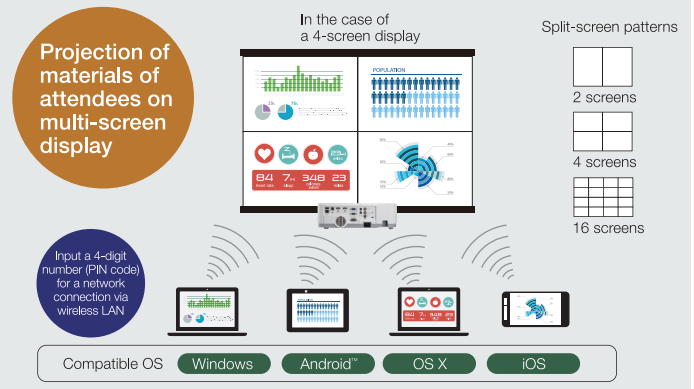

Wireless connection image using wireless LAN module