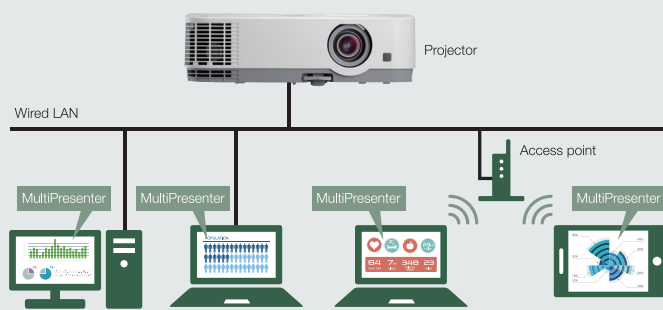

Advanced Functions

MultiPresenter

MultiPresenter is application software that lets you display your device's screen (PC, tablet, smart phone, etc.) on the receiver projectors via wired or wireless LAN. MultiPresenter is free and available on Windows, Mac, iOS, and Android. MultiPresenter can send images from your various devices, which enables you to display real-time images with the internal camera or web pages on the smart devices in combination with a file sharing application.

Desktop Version (Win/Mac)

Computer audio and video data (audio can be transmitted only when using Windows) can be transmitted via a wireless or wired LAN.

- Easy Connection
Input a 4-digit number (PIN code) for a network connection via wireless LAN.
- Multiple devices (maximum of 16 screens) can display at the same time and simultaneously display onto multiple receiving projectors.
- Projector control

Connection Example

Mobile Version (Android/iOS)

You can transmit files, photos, camera images, files of web pages, and other information stored on Android or iOS devices via a wireless LAN.

- Easy Connection
Input a 4-digit number (PIN code) for a network connection via wireless LAN.
- Multiple devices (maximum of 16 screens) can display at the same time and simultaneously display onto multiple receiving projectors.
- Projector control