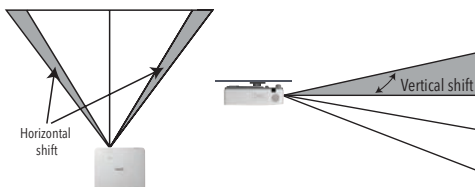

## More Flexible Installations

- Lens shift capabilities make alignment easy: (H = +/- 20% / V = +/-60)
- Tilt-free installation capabilities make these projectors ideal for almost any install environment, including portrait orientation

### Lens Shift

Lens shift provides greater flexibility when determining install location