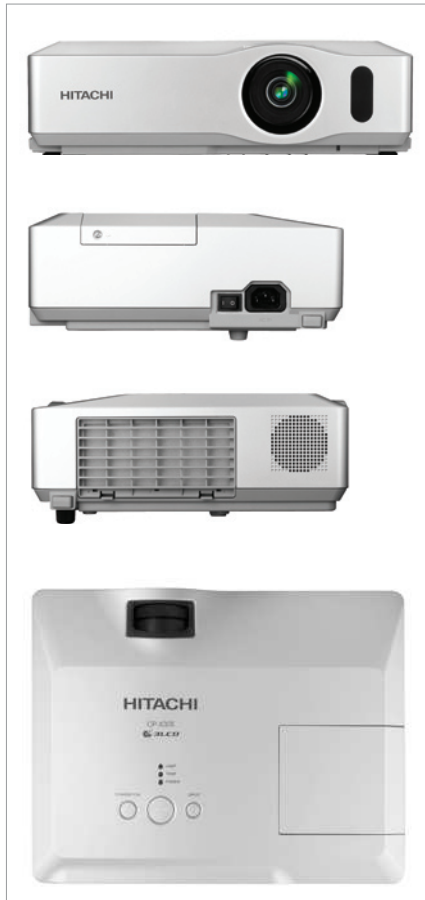

 My Image / Campus Notification System  Closed Captioning

Key Features

- 2,600 ANSI Lumens
- Native XGA Resolution
- 8.8 lbs.
- 2 RGB Inputs / 1 RGB Output
- 7 Watt Audio Output
- 29 dB (Whisper Mode)
- Component / Composite / S-Video Inputs
- Network Control, Maintenance, & Security
- Approx. 4,000 Hours (Whisper Mode)*
- Security Bar & Transition Detector
- Side-Mounted Hybrid Filter (2,000 Hours between maintenance)
- Instant On/Off
- Audio Pass Through
- Template Function
- Power Saving Mode
- Transition Detector