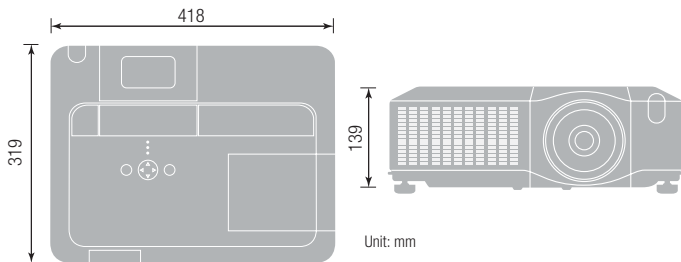

Image Size 4:3				
Screen Size (Diagonal)	Projection Distance (a)		Screen Height (cm)	
	min. (m)	max. (m)	b (top)	c (bottom)
40" (1.0)	1.2	1.4	55.0	6.0
60" (1.5)	1.8	2.2	82.0	9.0
100" (2.5)	3.0	3.7	137.0	15.0
150" (3.8)	4.6	5.5	206.0	23.0
200" (5.1)	6.1	7.4	274.0	30.0
300" (7.6)	9.2	11.1	411.0	46.0
350" (8.9)	10.8	13.0	480.0	53.0

Image Size 16:9				
Screen Size (Diagonal)	Projection Distance (a)		Screen Height (cm)	
	min. (m)	max. (m)	b (top)	c (bottom)
40" (1.0)	1.3	1.6	51.0	-2.0
60" (1.5)	2.0	2.4	77.0	-2.0
100" (2.5)	3.3	4.0	129.0	-4.0
150" (3.8)	5.0	6.0	193.0	-6.0
200" (5.1)	6.7	8.0	257.0	-8.0
300" (7.6)	10.0	12.1	386.0	-12.0
350" (8.9)	11.7	14.1	450.0	-15.0

POWER

Power supply	100-120V/220-240V, auto switching
Power consumption	460W

PHYSICAL

Dimensions (W x H x D)	418 x 139 x 319mm (excluding feet and extrusions)
Weight	7.1Kg
Noise level	35dB (Normal Mode)/29dB (Eco Mode)
Air filter	Hybrid