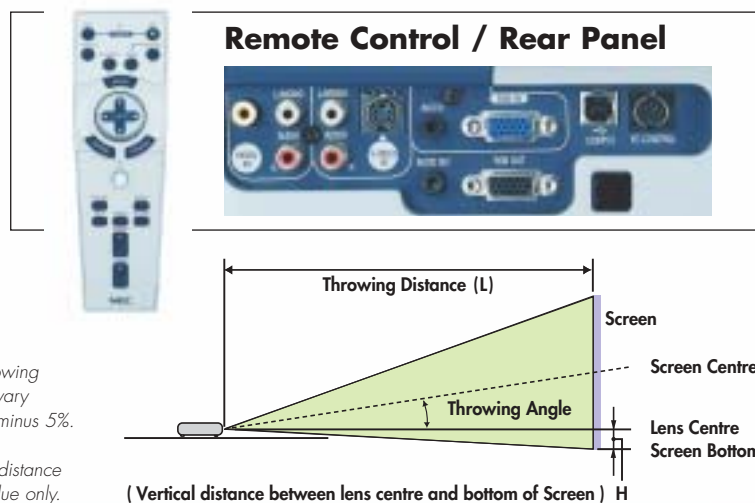

Throwing Distance and Image Size

Screen Size (Inch)	Throwing Distance (L)		H
	Wide	Tele	
Minimum	25" 0.7m	21" 0.7m	4cm/3cm
40	1.2m	1.4m	6cm
60	1.8m	2.2m	9cm
80	2.4m	2.9m	12cm
100	3.1m	3.7m	15cm
150	4.6m	5.5m	22cm
200	6.1m	7.4m	30cm
300	9.2m	11.1m	44cm
Throwing Angle	11.3° - 11.8°	9.5° - 10.0°	

The actual throwing distance may vary within plus or minus 5%.

The indicated distance is a design value only.