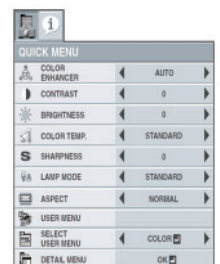

A high-volume, 10W speaker is built-in, eliminating the need for an external speaker. Using the "Audio Mix" feature and wireless microphone sold separately, the presenter's voice is reproduced loud and clear in real time.

3. Vastly Improved Operability Quick Menu

For improved operation ease, the tool bar has seven main menus and one custom menu. Switching to the sub-menu allows the selection of more specific operations.