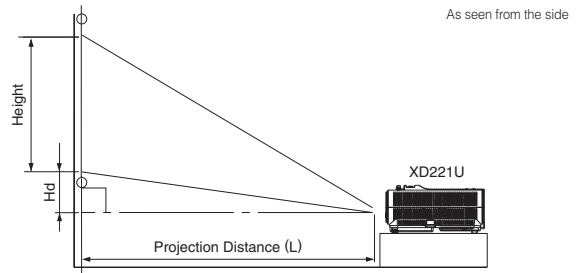

Dimensions

Screen size and Projection distance

Screen size chart (4:3 aspect ratio)

Diagonal Size	Screen		Distance from screen (L)				Height projected image (Hd)	
	Width (W)	Height (H)	Max. Zoom	Min. Zoom				
40	32	24	55	68	3.6	9		
60	48	36	84	103	5.4	14		
80	64	48	112	137	7.2	18		
100	80	60	141	172	9.0	23		
150	120	90	212	259	13.4	34		
200	160	120	283	345	17.9	45		
250	200	150	354	432	22.4	57		
300	240	180	425	-	26.9	68		

The above numbers are approximate, and may be slightly different from the actual measurements.

Screen size chart (16:9 aspect ratio)

Diagonal Size	Screen		Distance from screen (L)				Height projected image (Hd)	
	Width (W)	Height (H)	Max. Zoom	Min. Zoom				
40	35	20	60	74	7.2	18		
60	52	29	91	112	10.8	27		
80	70	39	122	149	14.3	36		
100	87	49	153	187	17.9	46		
150	131	74	231	282	26.9	68		
200	174	98	308	376	35.9	91		
250	218	123	386	471	44.8	114		
300	261	147	463	-	53.8	137		