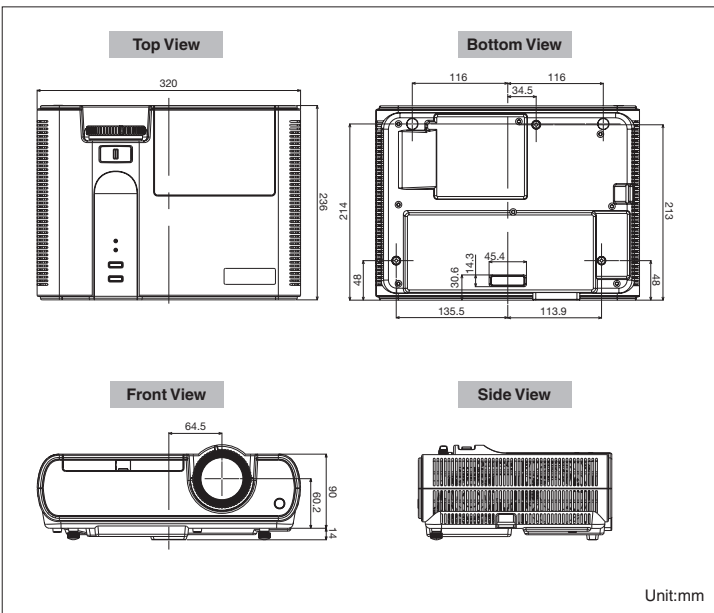

Specifications

Model	XD221U
Display Technology	0.55" 1-Chip DMD
Resolution	1024 x 768 (Total 786,432 pixels)
Brightness	2300lm
Contrast Ratio	2000 : 1
Picture Size	40" - 300"
Throw Ratio	1.8 - 2.1
Source Lamp	160W (Shut-off Time 4000hr) with Low Mode, 180W (Shut-off Time 3000hr) with Standard Mode
PC Compatibility	640 x 480 - 1280 x 1024, True : 1024 x 768, Sync on Green available
Video Compatibility	NTSC / NTSC 4.43 / PAL (including PAL-M, N) / SECAM / PAL-60 Component Video ; 480i/p (525i/p), 576i/p (625i/p), 720p (750p), 1080i (1125i 60Hz), 1080i (1125i 50Hz)
Input Terminals	RGB ; mini D-sub 15pin x 2 RCA x 1 + S-VIDEO x 1 Audio ; Stereo mini jack (ø3.5mm) x 2
Output Terminals	RGB ; mini D-sub 15pin x 1 Audio ; Stereo mini jack (ø3.5mm) x 1
Communication Terminal	RS-232C; mini DIN 8pin x 1, LAN (RJ-45) x 1
Audio Speaker	10W Mono
Dimensions (W x H x D)	320 x 104 x 236 mm / 12.6 x 4.1 x 9.3 inch
Weight	3.2kg / 7.0lbs
Power Requirements	AC 100-240V, 50/60Hz
Optional Lamp	VLT-XD221LP

Dimensions

Screen size and Projection distance

Screen size chart (4:3 aspect ratio)

Diagonal Size	Screen		Distance from screen (L)				Height projected image (Hd)	
	Width (W)	Height (H)	Max. Zoom	Min. Zoom				
40	32	24	55	68	3.6	9		
60	48	36	84	103	5.4	14		
80	64	48	112	137	7.2	18		
100	80	60	141	172	9.0	23		
150	120	90	212	259	13.4	34		
200	160	120	283	345	17.9	45		
250	200	150	354	432	22.4	57		
300	240	180	425	-	26.9	68		

The above numbers are approximate, and may be slightly different from the actual measurements.

Screen size chart (16:9 aspect ratio)

Diagonal Size	Screen		Distance from screen (L)				Height projected image (Hd)	
	Width (W)	Height (H)	Max. Zoom	Min. Zoom				
40	35	20	60	74	7.2	18		
60	52	29	91	112	10.8	27		
80	70	39	122	149	14.3	36		
100	87	49	153	187	17.9	46		
150	131	74	231	282	26.9	68		
200	174	98	308	376	35.9	91		
250	218	123	386	471	44.8	114		
300	261	147	463	-	53.8	137		