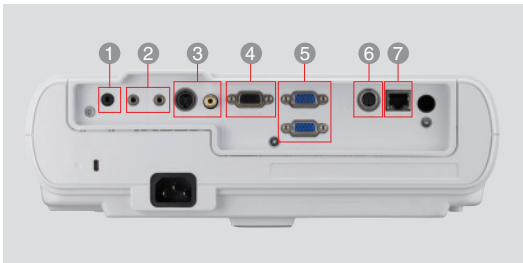

Input and Output Terminals

1. 1 Audio output
2. 2 Audio input
3. 3 S-Video/Video
4. 4 Monitor output
5. 5 PC/Component Video input
6. 6 Serial RS-232C
7. 7 LAN (RJ-45)