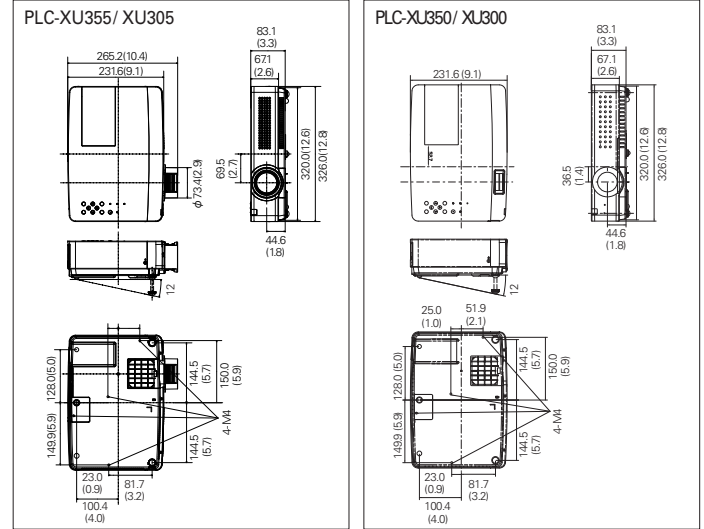

Dimensions (unit: mm (inch))

SANYO Presentation Technologies

Toll free: 888-337-1215 www.sanyoprojectors.com

© 2009 Sanyo Presentation Technologies.