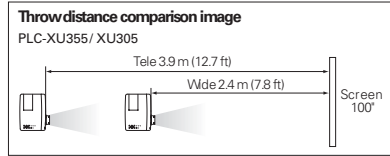

Bright 3,500 Lumens (PLC-XU355/ XU350)

PLC-XU355/ XU350 achieve a bright 3,500 lumens thanks to a number of advanced technologies in their optical engine and a 225W lamp. Approaching the brightness of many large, multi-lamp models, these advanced projectors are suited to a wide range of applications in event halls, classrooms, and meeting rooms.

PLC-XU305/ XU300: 3,000 lumens

Wide-Range 1.6x Zoom (PLC-XU355/ XU305)

The wide-range 1.6x zoom lens lets you project a 100" image from as close as 2.4 meters (7.8 ft) from the screen, to as far away as 3.9 meters (12.7 ft). That makes it a lot easier to find suitable places to set the projector up.

PLC-XU305/ XU300: 1.2x Zoom

Other Features

- USB Memory Viewer (XU355/XU305)
- PJ Link compatibility
- 17-Language on-screen menu
- Custom startup logo
- User logo (screen capture)
- No show
- Freeze
- Presentation timer

Terminals

Specifications