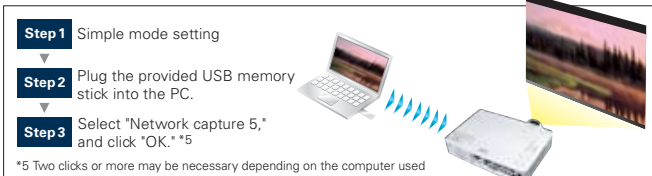

*5 Two clicks or more may be necessary depending on the computer used

■ Easy Setup Function

PLC-XU355/ XU305/ XU350/ XU300 provides "Auto Setup Function" that corrects vertical shape distortion by searching for an input signal and detecting projector incline, reducing setup time. Furthermore, the "Screen Guidance Function" allows projector set up according to the displayed guidance. This function provides all an easy guide to projection.