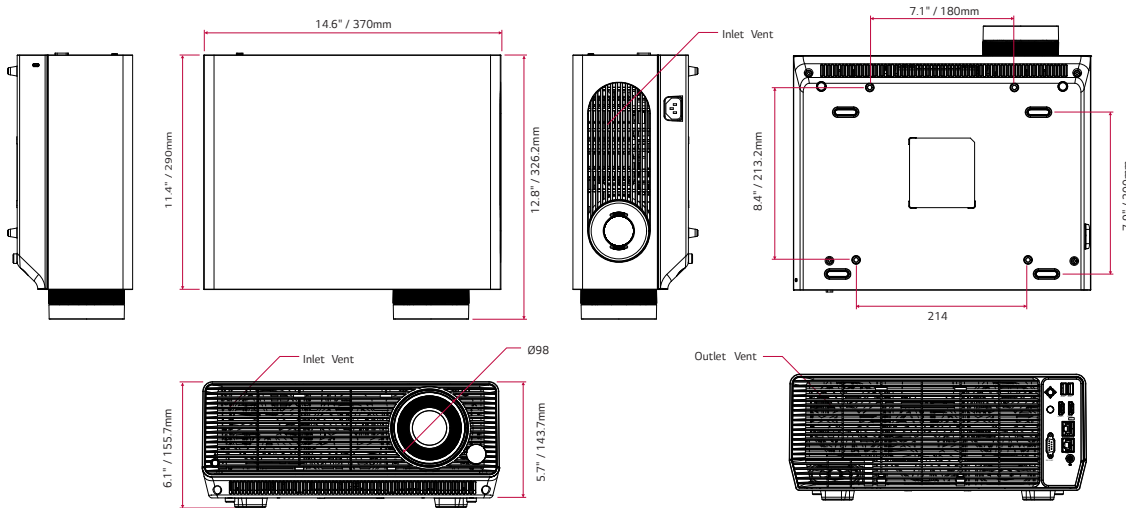

# ProBeam BU53PST Laser Projector

PROJECTION SYSTEM	Native Resolution	4K UHD (3840 x 2160)*	INPUTS / OUTPUTS	HDMI 2.0	Yes (x2)	
	Brightness	Up to 5000 ANSI lumens**		USB Type A	USB 2.0 (x2)	
	Lamp Type	Laser (LD + P/W)		RS-232C	Yes	
	Lamp Life	Up to 20,000 hrs		HDBaseT	Yes	
	Display Type	DLP		RJ45	Yes	
	Contrast Ratio	3,000,000:1		IP Control	Yes (Crestron, Control 4, and Savant)	
	Throw Ratio	0.94 to 1.14		Speaker out	Yes (3.5mm)	
	Zoom	1.2x		Bluetooth (with speaker)	Yes	
	Projection Image	100" diag. - 6.6 ft to 8.1 ft lens to wall		CONNECTIVITY / WIRELESS	Screen Share	Yes (with Miracast supporting device)
	Screen Size	40" ~ 300"		Wireless Contents Share	Yes (with DLNA supporting device)	
	Lens Shift	Horiz ± 20%   Vert ± 50%		POWER	Power Supply (Voltage/Hz)	100V to 240V, 50-60 Hz (Built-in PSU)
	Aspect Ratio	16:9/Original/4:3/Vertical Zoom   All-Direction Zoom			Power Consumption	380 W
	HDR	HDR10		Standby Mode	< 0.5W	
	HDCP	HDCP2.2		ACCESSORIES / MANUAL	Remote Control	1 Standard (Batteries included)
TruMotion	Yes	User Manual	Yes			
Digital Keystone Correction	Advanced Edge Adjustment (12 Point Warping)	Warranty Card	Yes			
Noise (Economic / Normal / High brightness)	26 / 27 / 29 dB(A)	Power Cord	Yes			
PC FREE	Web Browser	Yes	DIMENSIONS / WEIGHT	Product Dimensions (W x H x D)	14.6 x 6.1 x 11.4 in 370 x 155.7 x 290 mm	
	USB Content	Movie, Music, Photo		Product Dimensions (excluding lens & legs)	14.6 x 5.7 x 11.4 in 370 x 143.7 x 290 mm	
	HID	Yes (Keyboard/Mouse/GamePad Connection Thru USB)		Weight	21.4 lbs / 9.7 kg	
Built-in Speakers	10W (5W + 5W)	Shipping Dimensions		22.8 x 10.7 x 17.4 in 580 x 273 x 441 mm		
AUDIO	Bluetooth AV Sync Adjustment	Yes	Shipping Weight	25.4 lbs / 11.5 kg		
	HDMI Audio Return Channel (ARC)	Yes	OTHER	Limited Warranty	3 Years (15,000 hrs)	
	LG Sound Sync (with Sound Bar)	Yes		UPC	1 95174 03652 5	
		TAA Compliant		Yes		

## Dimensions